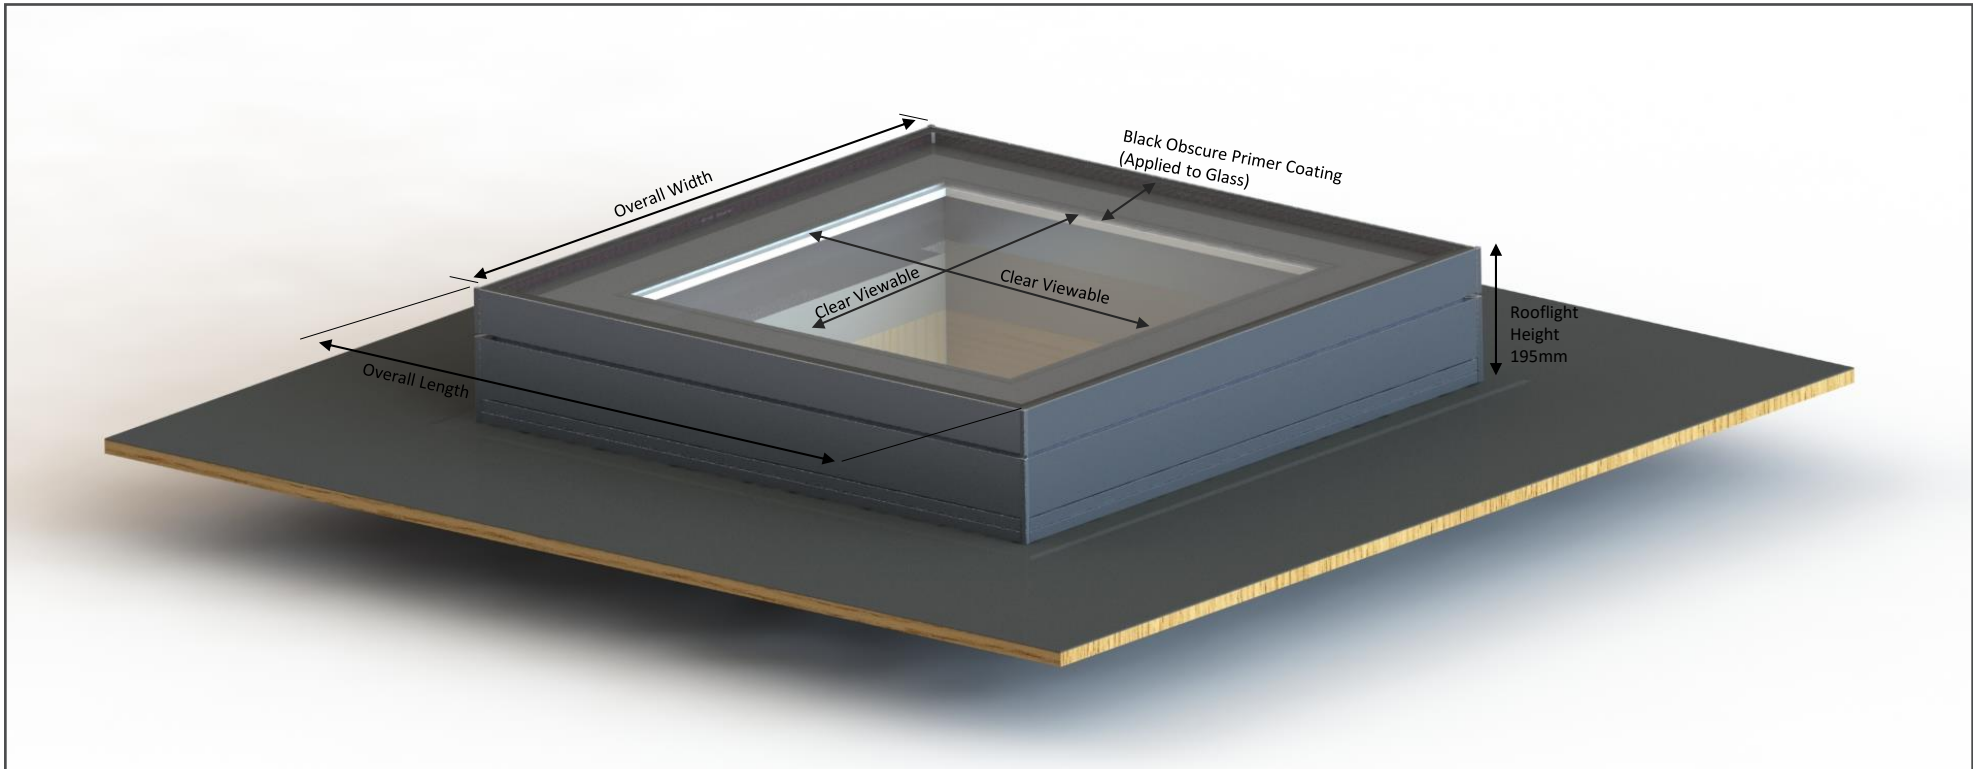

The neo[®] Advance Flat Fixed Shut Option Sizes and Prices

<p>Finished External Kerb (W) 1000mm x (L) 1000mm</p>  <p>Viewable dimensions Fixed shut NFF-01 £845 (W) 731mm x (L) 731mm</p>	<p>Finished External Kerb (W) 1200mm x (L) 1000mm</p>  <p>Viewable dimensions Fixed shut NFF-02 £895 (W) 931mm x (L) 731mm</p>	<p>Finished External Kerb (W) 1200mm x (L) 1200mm</p>  <p>Viewable dimensions Fixed shut NFF-03 £995 (W) 931mm x (L) 931mm</p>	<p>Finished External Kerb (W) 1500mm x (L) 1500mm</p>  <p>Viewable dimensions Fixed shut NFF-04 £1175 (W) 1231mm x (L) 1231mm</p>	<p>Finished External Kerb (W) 1500mm x (L) 1000mm</p>  <p>Viewable dimensions Fixed shut NFF-05 £995 (W) 1231mm x (L) 731mm</p>	<p>Finished External Kerb (W) 2000mm x (L) 1000mm</p>  <p>Viewable dimensions Fixed shut NFF-06 £1095 (W) 1731mm x (L) 731mm</p>	<p>Finished External Kerb (W) 3000mm x (L) 1000mm</p>  <p>Viewable dimensions Fixed shut NFF-07 £1950 (W) 2731mm x (L) 731mm</p>
---	--	--	--	---	--	--

Sections for viewable and structural dimensions can be found on our website. All prices exclude VAT and delivery.

The neo[®] Advance Flat Opening Option Sizes and Prices

Finished External Kerb
(W) 1000mm x (L) 1000mm

Viewable dimensions
Opening
NFO-01 £1455
(W) 734mm x (L) 734mm

Finished External Kerb
(W) 1200mm x (L) 1000mm

Viewable dimensions
Opening
NFO-02 £1550
(W) 934mm x (L) 734mm

Finished External Kerb
(W) 1200mm x (L) 1200mm

Viewable dimensions
Opening
NFO-05 £1699
(W) 1234mm x (L) 734mm

Finished External Kerb
(W) 2000mm x (L) 1000mm

Viewable dimensions
Opening
NFO-06 £2095
(W) 1734mm x (L) 734mm