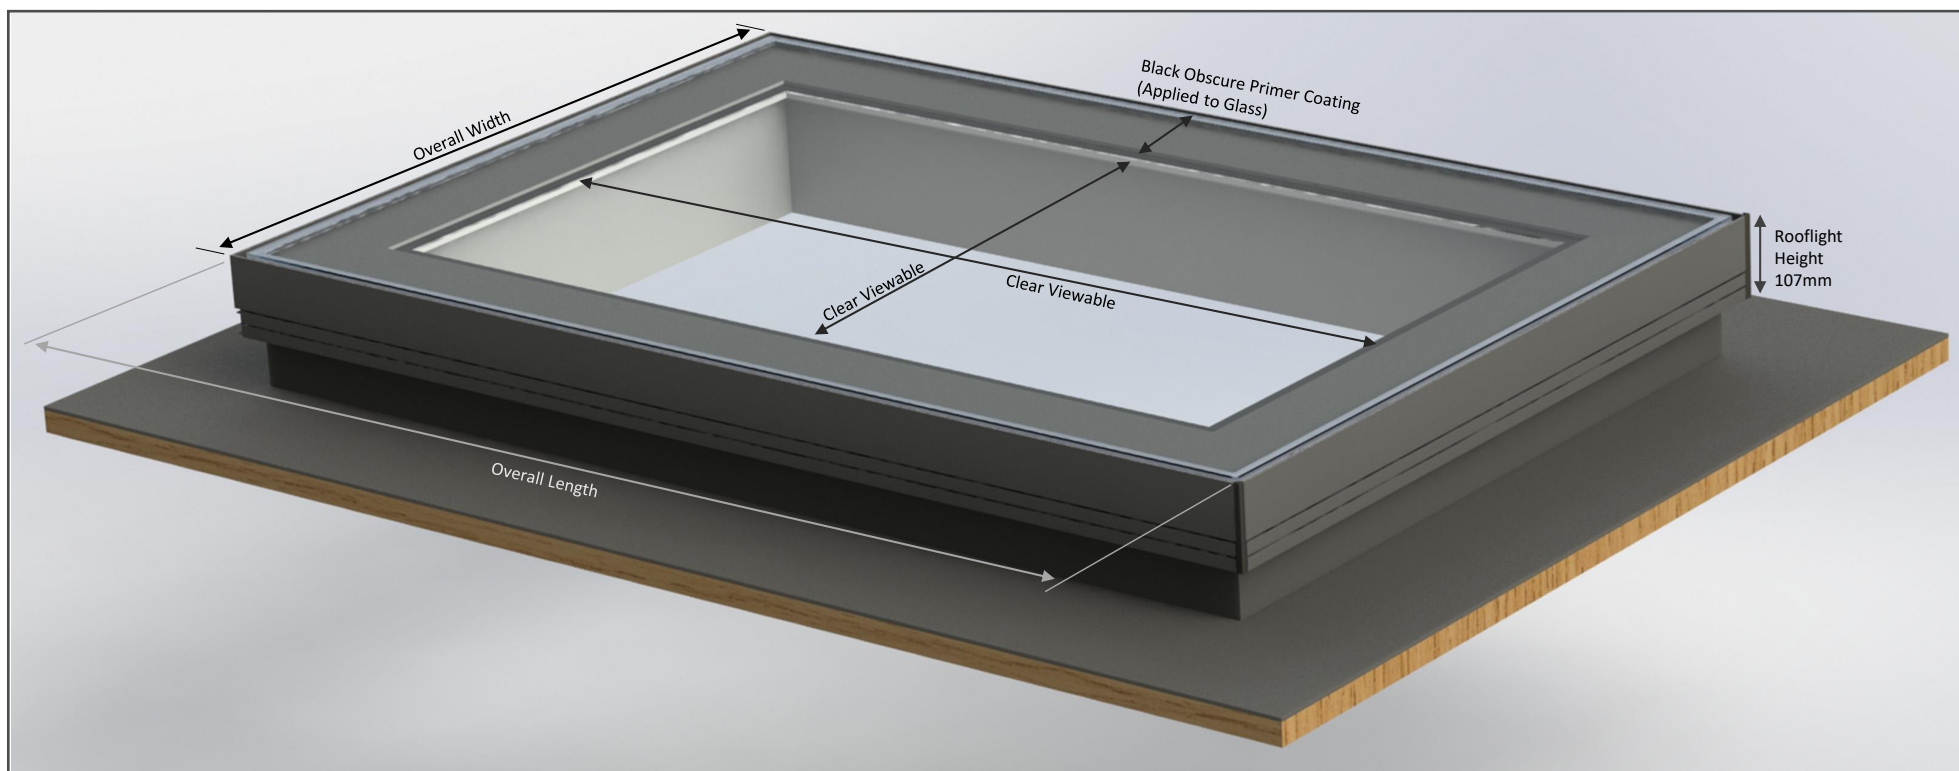

The neo[®] Advance Flat Fixed Shut Option Sizes and Prices

<p>Finished External Kerb (W) 1000mm x (L) 1000mm</p>  <p>Viewable dimensions Fixed shut NFF-01 £845 (W) 731mm x (L) 731mm</p>	<p>Finished External Kerb (W) 1200mm x (L) 1000mm</p>  <p>Viewable dimensions Fixed shut NFF-02 £895 (W) 931mm x (L) 731mm</p>	<p>Finished External Kerb (W) 1200mm x (L) 1200mm</p>  <p>Viewable dimensions Fixed shut NFF-03 £995 (W) 931mm x (L) 931mm</p>	<p>Finished External Kerb (W) 1500mm x (L) 1500mm</p>  <p>Viewable dimensions Fixed shut NFF-04 £1175 (W) 1231mm x (L) 1231mm</p>	<p>Finished External Kerb (W) 1500mm x (L) 1000mm</p>  <p>Viewable dimensions Fixed shut NFF-05 £995 (W) 1231mm x (L) 731mm</p>	<p>Finished External Kerb (W) 2000mm x (L) 1000mm</p>  <p>Viewable dimensions Fixed shut NFF-06 £1095 (W) 1731mm x (L) 731mm</p>	<p>Finished External Kerb (W) 3000mm x (L) 1000mm</p>  <p>Viewable dimensions Fixed shut NFF-07 £1950 (W) 2731mm x (L) 731mm</p>
---	--	--	--	---	--	--

Viewable dimensions
Opening
NFO-01 £1455
(W) 734mm x (L) 734mm

Finished External Kerb
(W) 1200mm x (L) 1000mm

Viewable dimensions
Opening
NFO-02 £1550
(W) 934mm x (L) 734mm

Finished External Kerb
(W) 1200mm x (L) 1200mm

Viewable dimensions
Opening
NFO-03 £1699
(W) 934mm x (L) 934mm

Finished External Kerb
(W) 1500mm x (L) 1500mm

Viewable dimensions
Opening
NFO-04 £2195
(W) 1234mm x (L) 1234mm

Finished External Kerb
(W) 1500mm x (L) 1000mm

Viewable dimensions
Opening
NFO-05 £1699
(W) 1234mm x (L) 734mm

Finished External Kerb
(W) 2000mm x (L) 1000mm

Viewable dimensions
Opening
NFO-06 £2095
(W) 1734mm x (L) 734mm