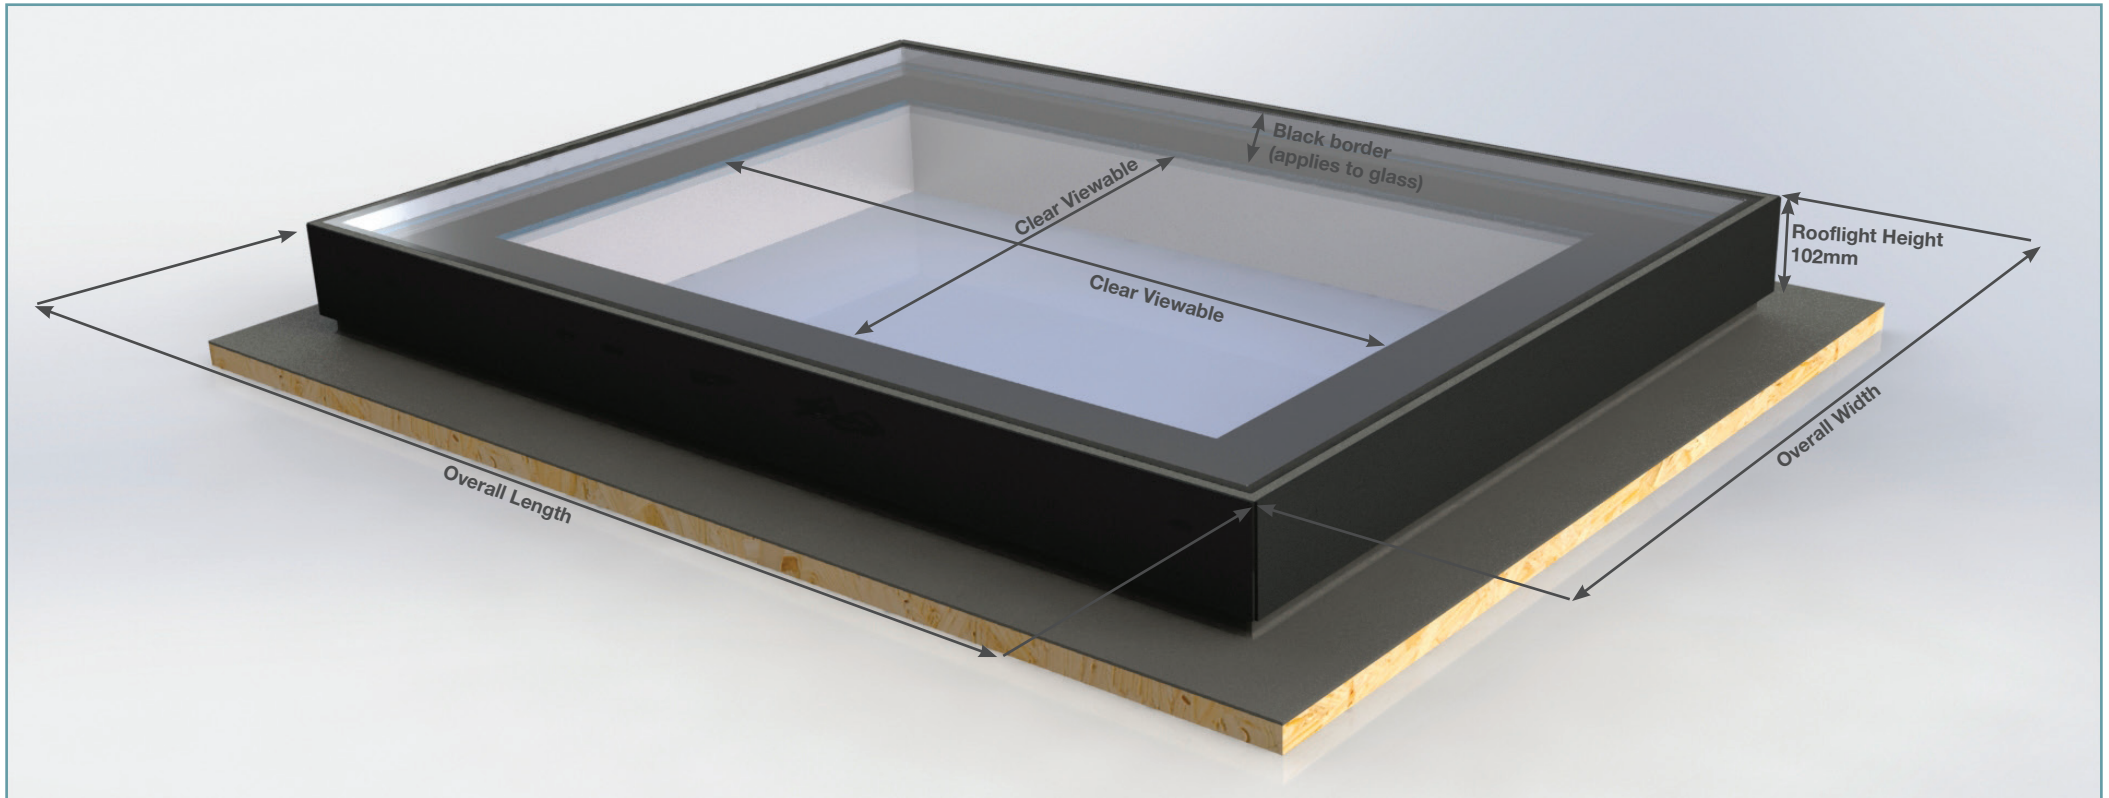

The neo™ Plateau Rooflight Sizes and Prices

<p>Finished External Kerb (W) 750mm x (L) 750mm</p>  <p>Viewable dimensions (W) 500mm x (L) 500mm NP01 - £695</p>	<p>Finished External Kerb (W) 1000mm x (L) 1000mm</p>  <p>Viewable dimensions (W) 750mm x (L) 750mm NP02 - £845</p>	<p>Finished External Kerb (W) 1200mm x (L) 900mm</p>  <p>Viewable dimensions (W) 950mm x (L) 650mm NP03 - £895</p>	<p>Finished External Kerb (W) 1200mm x (L) 1200mm</p>  <p>Viewable dimensions (W) 950mm x (L) 950mm NP04 - £995</p>	<p>Finished External Kerb (W) 1500mm x (L) 1500mm</p>  <p>Viewable dimensions (W) 1250mm x (L) 1250mm NP05 - £1,175</p>	<p>Finished External Kerb (W) 1500mm x (L) 1000mm</p>  <p>Viewable dimensions (W) 1250mm x (L) 750mm NP06 - £995</p>	<p>Finished External Kerb (W) 2000mm x (L) 1000mm</p>  <p>Viewable dimensions (W) 1750mm x (L) 750mm NP07 - £1,095</p>
---	---	--	--	---	--	--