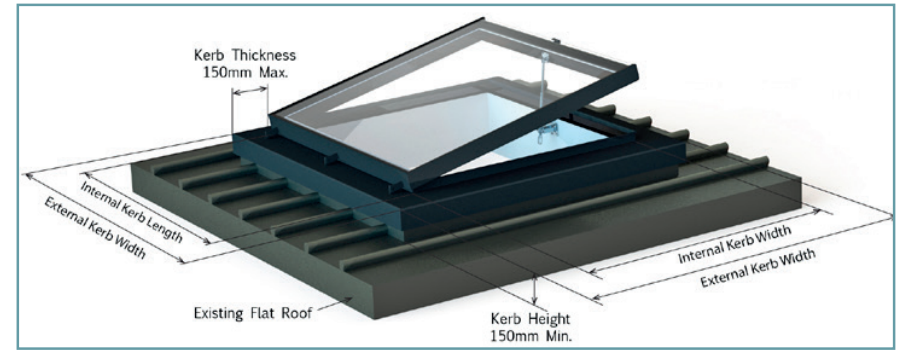

Structural Area

The internal perimeter of the aperture - the frame for the Rooflight. Please measure the width and length of the edge of the rafters.

Internal Structural dimensions
(W) 625mm x (L) 625mm

Viewable dimensions
(W) 542mm x (L) 542mm
PL01 - £775

Internal Structural dimensions
(W) 925mm x (L) 625mm

Viewable dimensions
(W) 842mm x (L) 542mm
PL07 - £1045

Internal Structural dimensions
(W) 925mm x (L) 925mm

Viewable dimensions
(W) 842mm x (L) 842mm
PL02 - £1195

Internal Structural dimensions
(W) 1225mm x (L) 625mm

Viewable dimensions
(W) 1142mm x (L) 542mm
PL08 - £1245

Internal Structural dimensions
(W) 1225mm x (L) 925mm

Viewable dimensions
(W) 942mm x (L) 1942mm
PL24 - £1886

Internal Structural dimensions
(W) 625mm x (L) 625mm

Viewable dimensions
(W) 476mm x (L) 476mm
PL05 - £1665

Internal Structural dimensions
(W) 925mm x (L) 925mm