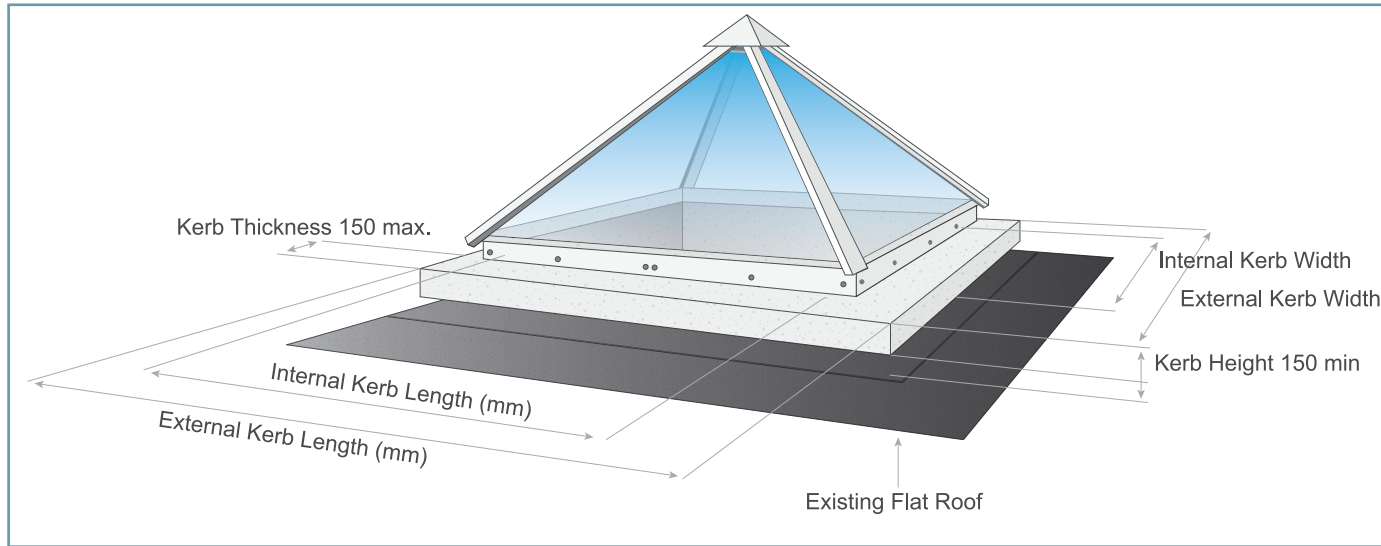

The Pyramid Roof Window Sizes and Prices (Internal Structural Kerb)

These are non-stocked items and are therefore Custom Made to your specification for glass, finish and colour.
Bespoke sizing is available - please contact us to discuss your requirements.

Structural Area

The internal perimeter of the aperture - the frame for the Rooflight.

Please measure the width and length of the edge of the rafters.

Internal kerb dimensions
(W) 600mm x (L) 600mm

PY01 - £1339

Internal kerb dimensions
(W) 900mm x (L) 900mm

PY02 - £1990

Internal kerb dimensions
(W) 1200mm x (L) 1200mm

PY03 - £2515

Internal kerb dimensions
(W) 1500mm x (L) 1500mm

PY04 - £2830

Sections for viewable and structural dimensions can be found on our website. All prices exclude VAT and delivery.