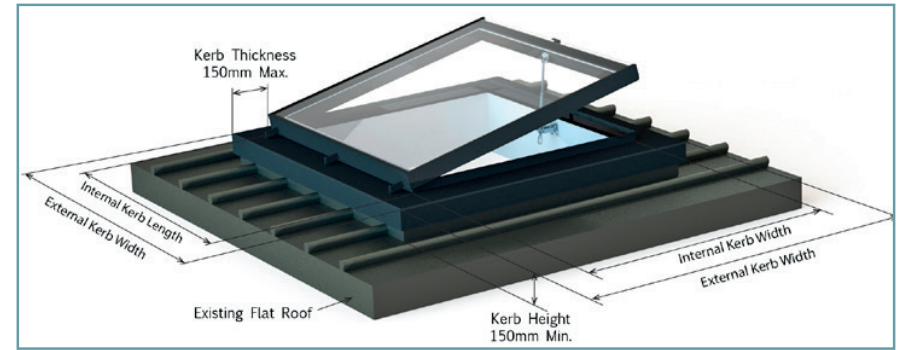

## Structural Area

The internal perimeter of the aperture - the frame for the Rooflight. Please measure the width and length of the edge of the rafters.

<p>Internal Structural dimensions (W) 625mm x (L) 625mm</p>  <p>Viewable dimensions (W) 542mm x (L) 542mm <b>PL01 - £814</b></p>	<p>Internal Structural dimensions (W) 925mm x (L) 625mm</p>  <p>Viewable dimensions (W) 842mm x (L) 542mm <b>PL07 - £1098</b></p>	<p>Internal Structural dimensions (W) 925mm x (L) 925mm</p>  <p>Viewable dimensions (W) 842mm x (L) 842mm <b>PL02 - £1255</b></p>	<p>Internal Structural dimensions (W) 1225mm x (L) 625mm</p>  <p>Viewable dimensions (W) 1142mm x (L) 542mm <b>PL08 - £1308</b></p>	<p>Internal Structural dimensions (W) 1225mm x (L) 925mm</p>  <p>Viewable dimensions (W) 1142mm x (L) 842mm <b>PL09 - £1570</b></p>	<p>Internal Structural dimensions (W) 1225mm x (L) 1225mm</p>  <p>Viewable dimensions (W) 1142mm x (L) 1142mm <b>PL03 - £1717</b></p>	<p>Internal Structural dimensions (W) 1525mm x (L) 925mm</p>  <p>Viewable dimensions (W) 1442mm x (L) 842mm <b>PL10 - £1728</b></p>
<p>Internal Structural dimensions (W) 1525mm x (L) 1225mm</p>  <p>Viewable dimensions (W) 1442mm x (L) 1142mm <b>PL11 - £1877</b></p>	<p>Internal Structural dimensions (W) 1525mm x (L) 1525mm</p>  <p>Viewable dimensions (W) 1442mm x (L) 1442mm <b>PL04 - £1981</b></p>	<p>Internal Structural dimensions (W) 2025mm x (L) 1025mm</p>  <p>Viewable dimensions (W) 1942mm x (L) 942mm <b>PL18 - £1981</b></p>	<p>Internal Structural dimensions (W) 2025mm x (L) 1525mm</p>  <p>Viewable dimensions (W) 1942mm x (L) 1442mm <b>PL12 - £2699</b></p>	<p>Internal Structural dimensions (W) 925mm x (L) 1525mm</p>  <p>Viewable dimensions (W) 842mm x (L) 1442mm <b>PL22 - £1728</b></p>	<p>Internal Structural dimensions (W) 1025mm x (L) 2025mm</p>  <p>Viewable dimensions (W) 942mm x (L) 1942mm <b>PL24 - £1981</b></p>	
<p>Internal Structural dimensions (W) 625mm x (L) 625mm</p>  <p>Viewable dimensions (W) 476mm x (L) 476mm <b>PL05 - £1749</b></p>	<p>Internal Structural dimensions (W) 925mm x (L) 925mm</p>  <p>Viewable dimensions (W) 776mm x (L) 776mm <b>PL06 - £2358</b></p>	<p>Internal Structural dimensions (W) 925mm x (L) 625mm</p>  <p>Viewable dimensions (W) 776mm x (L) 476mm <b>PL13 - £2095</b></p>	<p>Internal Structural dimensions (W) 1225mm x (L) 625mm</p>  <p>Viewable dimensions (W) 1076mm x (L) 476mm <b>PL14 - £2515</b></p>	<p>Internal Structural dimensions (W) 1225mm x (L) 925mm</p>  <p>Viewable dimensions (W) 1076mm x (L) 776mm <b>PL15 - £2988</b></p>		