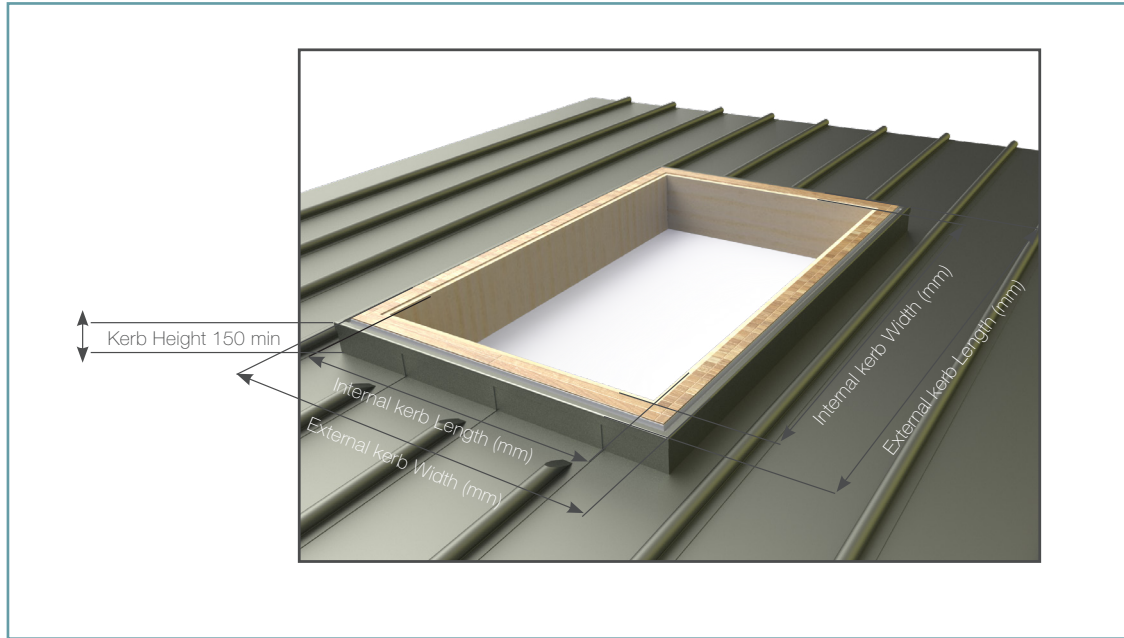

# The Lantern Roof Window Sizes and Prices (Internal Structural Kerb)

These are non-stocked items and are therefore Custom Made to your specification for glass, finish and colour. Bespoke sizing is available - please contact us to discuss your requirements.

## Structural Area

The internal perimeter of the aperture - the frame for the Rooflight.

Please measure the width and length of the edge of the rafters.

Internal kerb dimensions  
(W) 900mm x (L) 600mm

LT01 - £1917

Internal kerb dimensions  
(W) 1200mm x (L) 600mm

LT02 - £2305

Internal kerb dimensions  
(W) 1200mm x (L) 900mm

LT03 - £2620

Internal kerb dimensions  
(W) 1500mm x (L) 900mm

LT04 - £3145

Internal kerb dimensions  
(W) 1500mm x (L) 1200mm

LT05 - £3628

Internal kerb dimensions  
(W) 2000mm x (L) 1500mm

LT06 - £4405

Sections for viewable and structural dimensions can be found on our website. All prices exclude VAT and delivery.