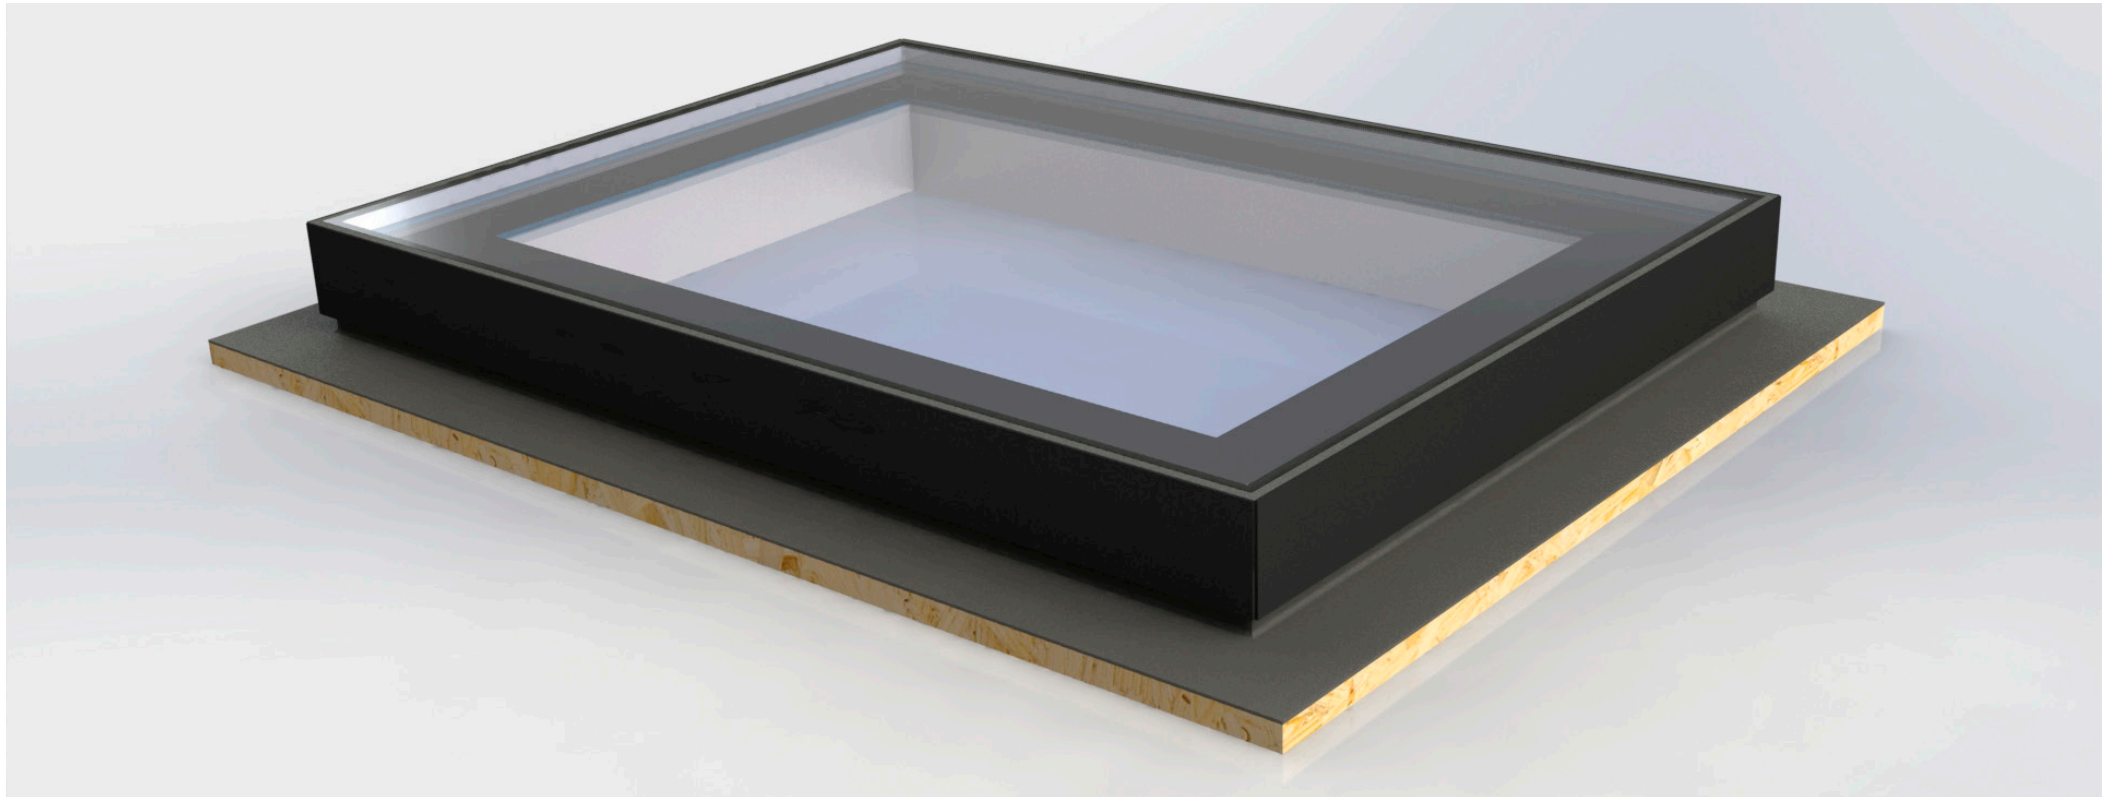

The neo™ Plateau Rooflight Sizes and Prices

<p>Finished External Kerb (W) 750mm x (L) 750mm</p>  <p>Viewable dimensions (W) 500mm x (L) 500mm NP01 £695</p>	<p>Finished External Kerb (W) 1000mm x (L) 1000mm</p>  <p>Viewable dimensions (W) 750mm x (L) 750mm NP02 £845</p>	<p>Finished External Kerb (W) 1200mm x (L) 900mm</p>  <p>Viewable dimensions (W) 950mm x (L) 650mm NP03 £895</p>	<p>Finished External Kerb (W) 1200mm x (L) 1200mm</p>  <p>Viewable dimensions (W) 950mm x (L) 950mm NP04 £945</p>	<p>Finished External Kerb (W) 1500mm x (L) 1500mm</p>  <p>Viewable dimensions (W) 1250mm x (L) 1250mm NP05 £1,095</p>	<p>Finished External Kerb (W) 1500mm x (L) 1000mm</p>  <p>Viewable dimensions (W) 1250mm x (L) 750mm NP06 £995</p>	<p>Finished External Kerb (W) 2000mm x (L) 1000mm</p>  <p>Viewable dimensions (W) 1750mm x (L) 750mm NP07 £1,095</p>
--	---	--	--	---	--	--