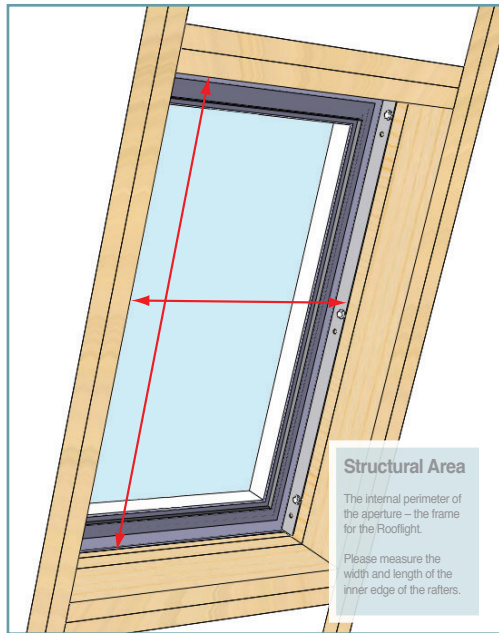

neo™ Steel On the Rafter Roof Window Sizes and Prices

Before selecting your size, carefully read the 'Installation Overview' PDF.

<p>Structural dimensions (W) 645mm x (L) 805mm</p>  <p>Viewable dimensions (W) 373mm x (L) 539mm neo-S2 - £674</p>	<p>Structural dimensions (W) 645mm x (L) 1108mm</p>  <p>Viewable dimensions (W) 379mm x (L) 842mm neo-S3 - £714</p>	<p>Structural dimensions (W) 727mm x (L) 1027mm</p>  <p>Viewable dimensions (W) 461mm x (L) 761mm neo-S4 - £734</p>	<p>Structural dimensions (W) 727mm x (L) 1422mm</p>  <p>Viewable dimensions (W) 461mm x (L) 1156mm neo-S5 - £894</p>	<p>Structural dimensions (W) 797mm x (L) 1108mm</p>  <p>Viewable dimensions (W) 531mm x (L) 842mm neo-S6 - £834</p>
<p>Structural dimensions (W) 882mm x (L) 1222mm</p>  <p>Viewable dimensions (W) 616mm x (L) 956mm neo-S7 - £924</p>	<p>Structural dimensions (W) 882 x (L) 1717mm</p>  <p>Viewable dimensions (W) 616mm x (L) 1451mm neo-S8 - £1024</p>	<p>Structural dimensions (W) 1101mm x (L) 1413mm</p>  <p>Viewable dimensions (W) 835mm x (L) 1147mm neo-S9 - £1074</p>	<p>Structural dimensions (W) 1207mm x (L) 1802mm</p>  <p>Viewable dimensions (W) 941mm x (L) 1536mm neo-S10</p> <p>Fixed shut only</p>	<p>Structural dimensions (W) 882mm x (L) 882mm</p>  <p>Viewable dimensions (W) 616mm x (L) 616mm neo-S14 - £754</p>
<p>Structural dimensions (W) 1207mm x (L) 1207mm</p>  <p>Viewable dimensions (W) 941mm x (L) 941mm neo-S15 - £994</p>	<p>Structural dimensions (W) 1222mm x (L) 882mm</p>  <p>Viewable dimensions (W) 956mm x (L) 616mm neo-S11 - £894</p>	<p>Structural dimensions (W) 1717mm x (L) 882mm</p>  <p>Viewable dimensions (W) 1451mm x (L) 616mm neo-S12 - £994</p>	<p>Structural dimensions (W) 1802mm x (L) 1207mm</p>  <p>Viewable dimensions (W) 1536mm x (L) 941mm neo-S13</p> <p>Fixed shut only</p>	