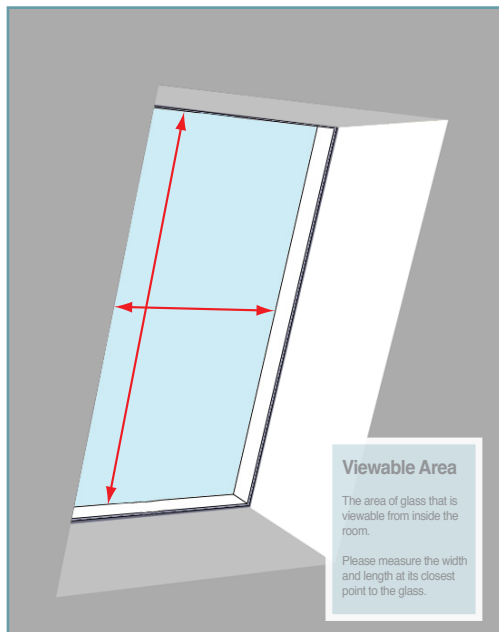

neo™ Steel On the Rafter Roof Window Sizes and Prices

Before selecting your size, carefully read the 'Installation Overview' PDF.

<p>Structural dimensions (W) 645mm x (L) 805mm</p>  <p>Viewable dimensions (W) 373mm x (L) 539mm neo-S2 - £674</p>	<p>Structural dimensions (W) 645mm x (L) 1108mm</p>  <p>Viewable dimensions (W) 379mm x (L) 842mm neo-S3 - £714</p>	<p>Structural dimensions (W) 727mm x (L) 1027mm</p>  <p>Viewable dimensions (W) 461mm x (L) 761mm neo-S4 - £734</p>	<p>Structural dimensions (W) 727mm x (L) 1422mm</p>  <p>Viewable dimensions (W) 461mm x (L) 1156mm neo-S5 - £894</p>	<p>Structural dimensions (W) 797mm x (L) 1108mm</p>  <p>Viewable dimensions (W) 531mm x (L) 842mm neo-S6 - £834</p>
<p>Structural dimensions (W) 882mm x (L) 1222mm</p>  <p>Viewable dimensions (W) 616mm x (L) 956mm neo-S7 - £924</p>	<p>Structural dimensions (W) 882 x (L) 1717mm</p>  <p>Viewable dimensions (W) 616mm x (L) 1451mm neo-S8 - £1024</p>	<p>Structural dimensions (W) 1101mm x (L) 1413mm</p>  <p>Viewable dimensions (W) 835mm x (L) 1147mm neo-S9 - £1074</p>	<p>Structural dimensions (W) 1207mm x (L) 1802mm</p>  <p>Viewable dimensions (W) 941mm x (L) 1536mm neo-S10</p> <p>Fixed shut only</p>	<p>Structural dimensions (W) 882mm x (L) 882mm</p>  <p>Viewable dimensions (W) 616mm x (L) 616mm neo-S14 - £754</p>
<p>Structural dimensions (W) 1207mm x (L) 1207mm</p>  <p>Viewable dimensions (W) 941mm x (L) 941mm neo-S15 - £994</p>	<p>Structural dimensions (W) 1222mm x (L) 882mm</p>  <p>Viewable dimensions (W) 956mm x (L) 616mm neo-S11 - £894</p>	<p>Structural dimensions (W) 1717mm x (L) 882mm</p>  <p>Viewable dimensions (W) 1451mm x (L) 616mm neo-S12 - £994</p>	<p>Structural dimensions (W) 1802mm x (L) 1207mm</p>  <p>Viewable dimensions (W) 1536mm x (L) 941mm neo-S13</p> <p>Fixed shut only</p>	