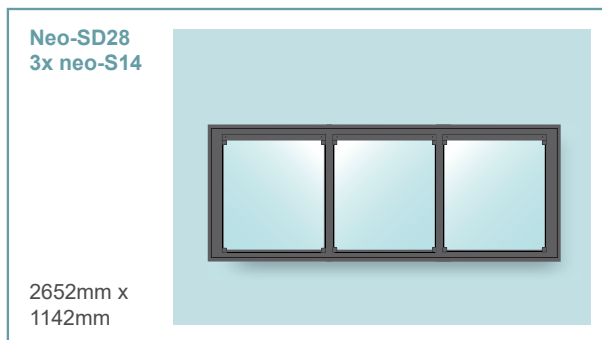

The Studio Designer neo[®] Between the Rafter Sizes

Code	Description	Clear Structural Width (mm)	Clear Structural Length (mm)	Price * exc. VAT
Neo-SD07	4x neo-S2	2529	1065	£3892
Neo-SD10	4x neo-S3	2529	1368	£4432
Neo-SD12	3x neo-S4	2187	1287	£3870
Neo-SD13	4x neo-S4	2857	1287	£4432
Neo-SD14	2x neo-S5	1517	1682	£3080
Neo-SD15	3x neo-S5	2187	1682	£4323
Neo-SD16	4x neo-S5	2857	1682	£5676
Neo-SD17	2x neo-S6	1657	1368	£2894
Neo-SD18	3x neo-S6	2397	1368	£3999
Neo-SD20	3x neo-S7	2652	1482	£4269
Neo-SD21	2x neo-S8	1827	1977	£3728
Neo-SD22	3x neo-S8	2652	1977	£4755
Neo-SD23	2x neo-S9	2265	1673	£3382
Neo-SD24	2x neo-S10	2477	2062	£3760
Neo-SD26	2x neo-S11	2507	1142	£3056
Neo-SD28	3x neo-S14	2652	1142	£3780
Neo-SD29	2x neo-S15	2477	1467	£3402