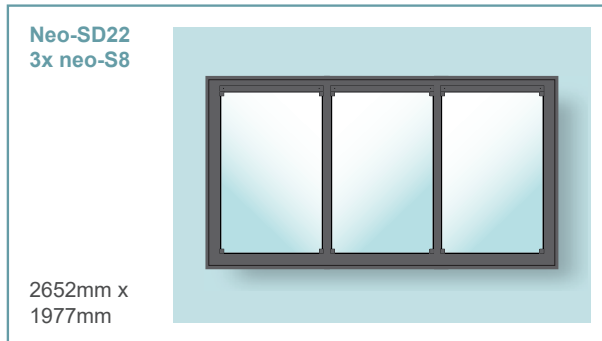

The Studio Designer neo[®] Between the Rafter Sizes

Code	Description	Clear Structural Width (mm)	Clear Structural Length (mm)	Price * exc. VAT
Neo-SD07	4x neo-S2	2529	1065	£3892
Neo-SD10	4x neo-S3	2529	1368	£4432
Neo-SD12	3x neo-S4	2187	1287	£3870
Neo-SD13	4x neo-S4	2857	1287	£4432
Neo-SD14	2x neo-S5	1517	1682	£3080
Neo-SD15	3x neo-S5	2187	1682	£4323
Neo-SD16	4x neo-S5	2857	1682	£5676
Neo-SD17	2x neo-S6	1657	1368	£2894
Neo-SD18	3x neo-S6	2397	1368	£3999
Neo-SD20	3x neo-S7	2652	1482	£4269
Neo-SD21	2x neo-S8	1827	1977	£3728
Neo-SD22	3x neo-S8	2652	1977	£4755
Neo-SD23	2x neo-S9	2265	1673	£3382
Neo-SD24	2x neo-S10	2477	2062	£3760
Neo-SD26	2x neo-S11	2507	1142	£3056
Neo-SD28	3x neo-S14	2652	1142	£3780
Neo-SD29	2x neo-S15	2477	1467	£3402