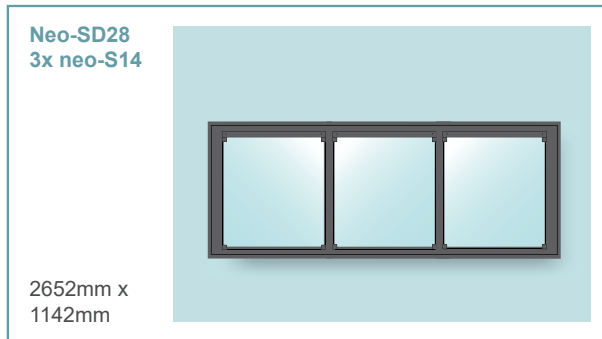

The Studio Designer neo[®] Between the Rafter Sizes

Code	Description	Clear Structural Width (mm)	Clear Structural Length (mm)	Price * exc. VAT
Neo-SD07	4x neo-S2	2529	1065	£3968
Neo-SD10	4x neo-S3	2529	1368	£4568
Neo-SD12	3x neo-S4	2187	1287	£4026
Neo-SD13	4x neo-S4	2857	1287	£4568
Neo-SD14	2x neo-S5	1517	1682	£3232
Neo-SD15	3x neo-S5	2187	1682	£4524
Neo-SD16	4x neo-S5	2857	1682	£5936
Neo-SD17	2x neo-S6	1657	1368	£3030
Neo-SD18	3x neo-S6	2397	1368	£4167
Neo-SD20	3x neo-S7	2652	1482	£4464
Neo-SD21	2x neo-S8	1827	1977	£3946
Neo-SD22	3x neo-S8	2652	1977	£5001
Neo-SD23	2x neo-S9	2265	1673	£3566
Neo-SD24	2x neo-S10	2477	2062	£4136
Neo-SD26	2x neo-S11	2507	1142	£3208
Neo-SD28	3x neo-S14	2652	1142	£3927
Neo-SD29	2x neo-S15	2477	1467	£3588