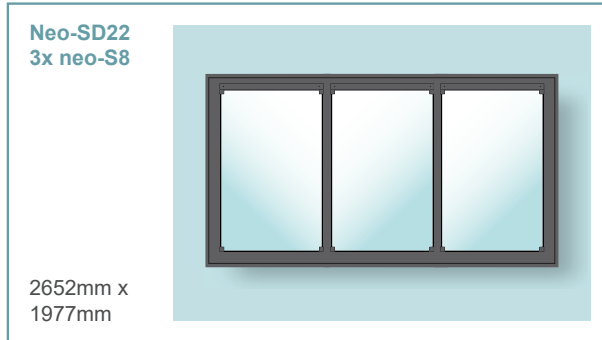

The Studio Designer neo[®] Between the Rafter Sizes

Code	Description	Clear Structural Width (mm)	Clear Structural Length (mm)	Price * exc. VAT
Neo-SD07	4x neo-S2	2529	1065	£3968
Neo-SD10	4x neo-S3	2529	1368	£4568
Neo-SD12	3x neo-S4	2187	1287	£4026
Neo-SD13	4x neo-S4	2857	1287	£4568
Neo-SD14	2x neo-S5	1517	1682	£3232
Neo-SD15	3x neo-S5	2187	1682	£4524
Neo-SD16	4x neo-S5	2857	1682	£5936
Neo-SD17	2x neo-S6	1657	1368	£3030
Neo-SD18	3x neo-S6	2397	1368	£4167
Neo-SD20	3x neo-S7	2652	1482	£4464
Neo-SD21	2x neo-S8	1827	1977	£3946
Neo-SD22	3x neo-S8	2652	1977	£5001
Neo-SD23	2x neo-S9	2265	1673	£3566
Neo-SD24	2x neo-S10	2477	2062	£4136
Neo-SD26	2x neo-S11	2507	1142	£3208
Neo-SD28	3x neo-S14	2652	1142	£3927
Neo-SD29	2x neo-S15	2477	1467	£3588