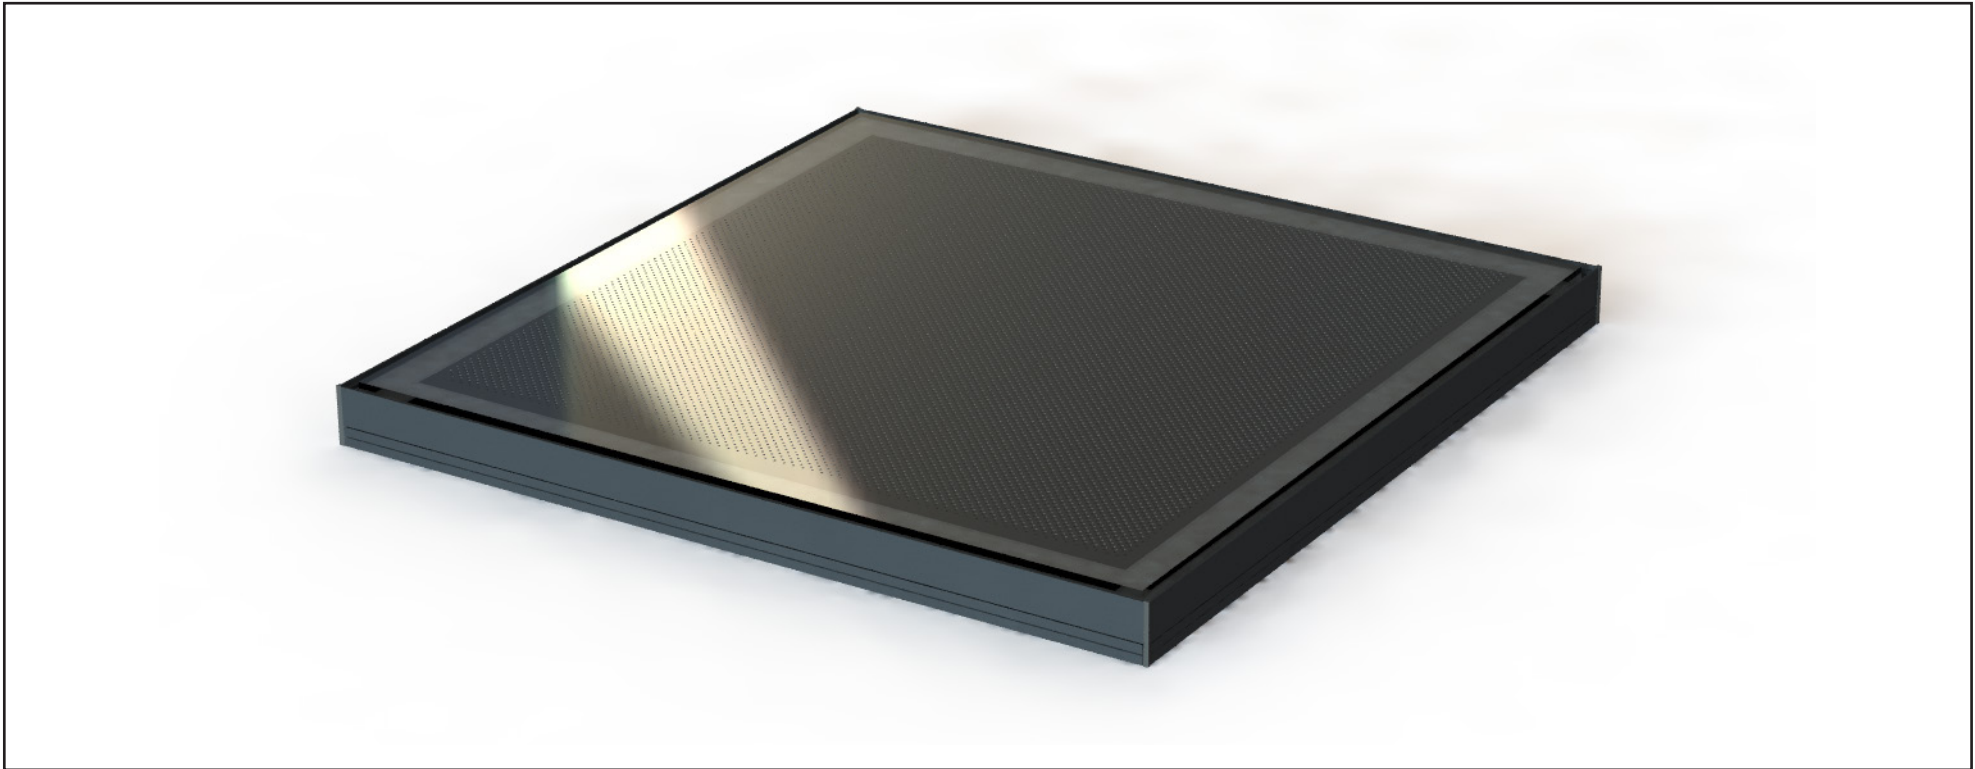

The neo Advance Skywalk™ Sizes and Prices.

<p>Finished External Kerb (W) 1000mm x (L) 1000mm</p>  <p>Viewable dimensions (W) 734mm x (L) 734mm NSW01-TL £2192</p>	<p>Finished External Kerb (W) 1500mm x (L) 1500mm</p>  <p>Viewable dimensions (W) 1234mm x (L) 1234mm NSW04-TL £4494</p>	<p>Finished External Kerb (W) 1500mm x (L) 1000mm</p>  <p>Viewable dimensions (W) 1234mm x (L) 734mm NSW05-TL £3203</p>	<p>Finished External Kerb (W) 2000mm x (L) 1000mm</p>  <p>Viewable dimensions (W) 1734mm x (L) 734mm NSW06-TL £4102</p>	<p>Finished External Kerb (W) 1000mm x (L) 1000mm</p>  <p>Viewable dimensions (W) 734mm x (L) 734mm NSW01-DL £2192</p>	<p>Finished External Kerb (W) 1500mm x (L) 1000mm</p>  <p>Viewable dimensions (W) 1234mm x (L) 734mm NSW05-DL £2754</p>	<p>Finished External Kerb (W) 2000mm x (L) 1000mm</p>  <p>Viewable dimensions (W) 1734mm x (L) 734mm NSW06-DL £3820</p>
---	--	---	--	--	---	---