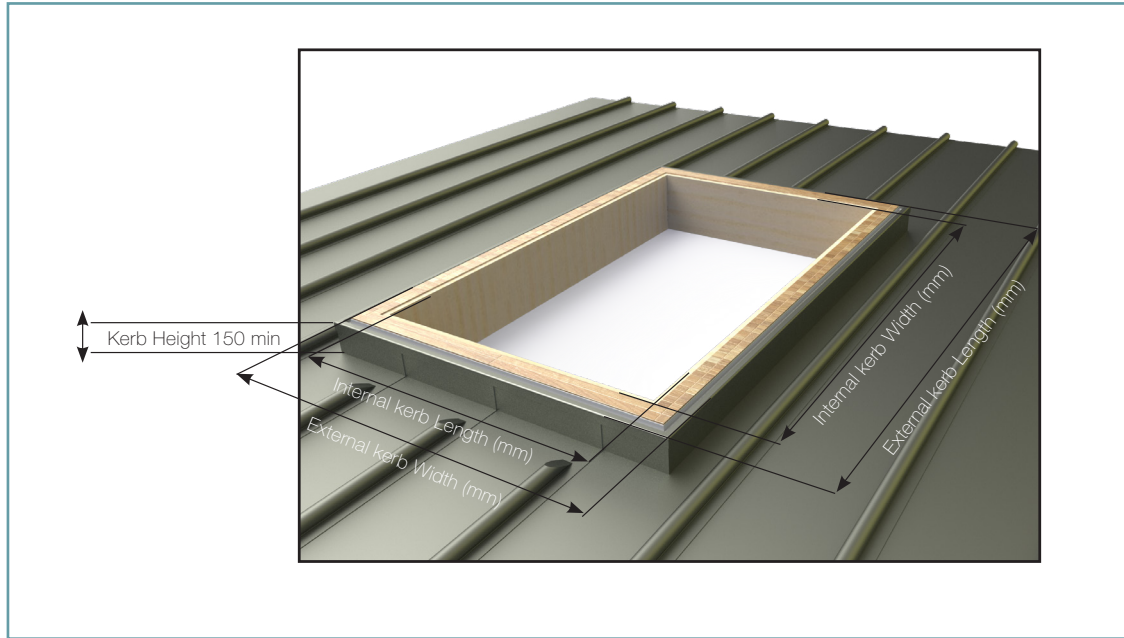

The Lantern Roof Window Sizes and Prices (Internal Structural Kerb)

These are non-stocked items and are therefore Custom Made to your specification for glass, finish and colour.
Bespoke sizing is available - please contact us to discuss your requirements.

Structural Area

The internal perimeter of the aperture - the frame for the Rooflight.

Please measure the width and length of the edge of the rafters.

Internal kerb dimensions
(W) 925mm x (L) 625mm

LT01 - £2220

Internal kerb dimensions
(W) 1225mm x (L) 625mm

LT02 - £2669

Internal kerb dimensions
(W) 1225mm x (L) 925mm

LT03 - £3033

Internal kerb dimensions
(W) 1525mm x (L) 925mm

LT04 - £3641

Internal kerb dimensions
(W) 1525mm x (L) 1225mm

LT05 - £4199

Internal kerb dimensions
(W) 2025mm x (L) 1525mm

LT06 - £5099

Sections for viewable and structural dimensions can be found on our website. All prices exclude VAT, delivery and accessories.