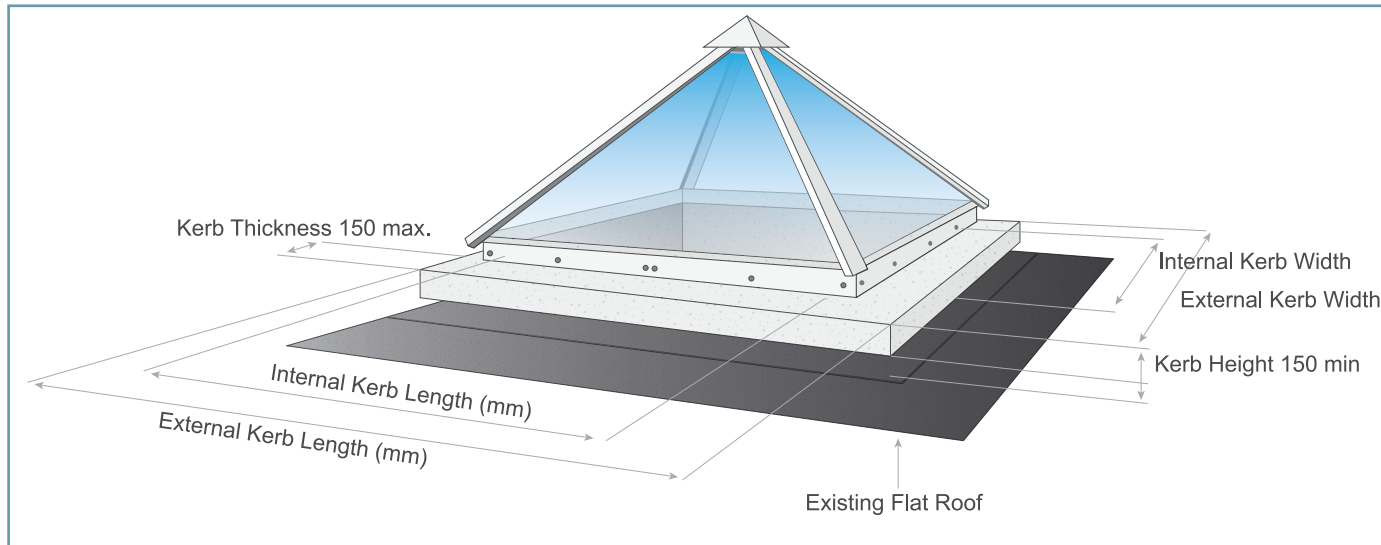

The Pyramid Roof Window Sizes and Prices (Internal Structural Kerb)

These are non-stocked items and are therefore Custom Made to your specification for glass, finish and colour.
Bespoke sizing is available - please contact us to discuss your requirements.

Structural Area

The internal perimeter of the aperture - the frame for the Rooflight.

Please measure the width and length of the edge of the rafters.

Internal kerb dimensions
(W) 625mm x (L) 625mm

PY01 - £1551

Internal kerb dimensions
(W) 925mm x (L) 925mm

PY02 - £2304

Internal kerb dimensions
(W) 1225mm x (L) 1225mm

PY03 - £2912

Internal kerb dimensions
(W) 1525mm x (L) 1525mm

PY04 - £3276

Sections for viewable and structural dimensions can be found on our website. All prices exclude VAT and delivery.