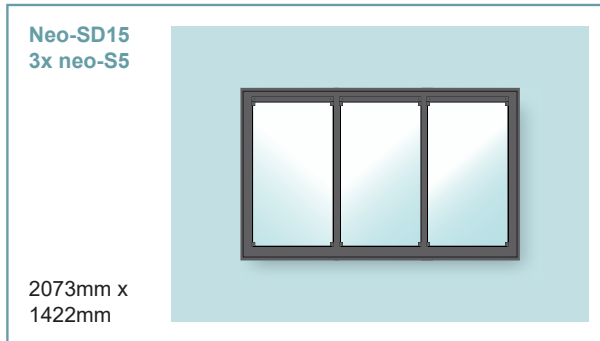

# The Studio Designer neo<sup>®</sup> On the Rafter Roof Window Sizes

Code	Description	Clear Structural Width (mm)	Clear Structural Length (mm)	Price * exc. VAT
Neo-SD07	4x neo-S2	2417	805	£3968
Neo-SD10	4x neo-S3	2417	1108	£4568
Neo-SD12	3x neo-S4	2073	1027	£4026
Neo-SD13	4x neo-S4	2745	1027	£4568
Neo-SD14	2x neo-S5	1401	1422	£3232
<b>Neo-SD15</b>	<b>3x neo-S5</b>	<b>2073</b>	<b>1422</b>	<b>£4524</b>
Neo-SD16	4x neo-S5	2745	1422	£5936
Neo-SD17	2x neo-S6	1541	1108	£3030
Neo-SD18	3x neo-S6	2282	1108	£4167
Neo-SD20	3x neo-S7	2538	1222	£4464
Neo-SD21	2x neo-S8	1711	1717	£3946
<b>Neo-SD22</b>	<b>3x neo-S8</b>	<b>2538</b>	<b>1717</b>	<b>£5001</b>
Neo-SD23	2x neo-S9	2149	1413	£3566
Neo-SD24	2x neo-S10	2361	1802	£4136
Neo-SD26	2x neo-S11	2391	882	£3208
<b>Neo-SD28</b>	<b>3x neo-S14</b>	<b>2538</b>	<b>882</b>	<b>£3927</b>
Neo-SD29	2x neo-S15	2361	1207	£3588