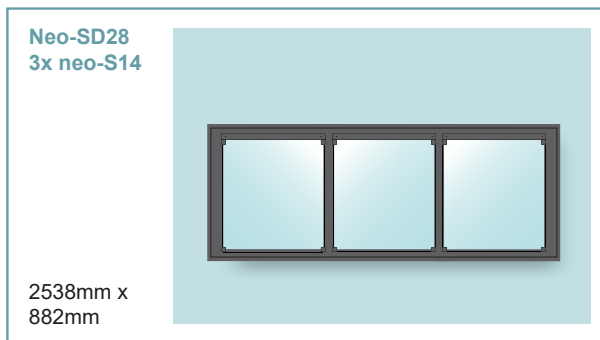

# The Studio Designer neo<sup>®</sup> On the Rafter Roof Window Sizes

Code	Description	Clear Structural Width (mm)	Clear Structural Length (mm)	Price * exc. VAT
Neo-SD07	4x neo-S2	2417	805	£3968
Neo-SD10	4x neo-S3	2417	1108	£4568
Neo-SD12	3x neo-S4	2073	1027	£4026
Neo-SD13	4x neo-S4	2745	1027	£4568
Neo-SD14	2x neo-S5	1401	1422	£3232
<b>Neo-SD15</b>	<b>3x neo-S5</b>	<b>2073</b>	<b>1422</b>	<b>£4524</b>
Neo-SD16	4x neo-S5	2745	1422	£5936
Neo-SD17	2x neo-S6	1541	1108	£3030
Neo-SD18	3x neo-S6	2282	1108	£4167
Neo-SD20	3x neo-S7	2538	1222	£4464
Neo-SD21	2x neo-S8	1711	1717	£3946
<b>Neo-SD22</b>	<b>3x neo-S8</b>	<b>2538</b>	<b>1717</b>	<b>£5001</b>
Neo-SD23	2x neo-S9	2149	1413	£3566
Neo-SD24	2x neo-S10	2361	1802	£4136
Neo-SD26	2x neo-S11	2391	882	£3208
<b>Neo-SD28</b>	<b>3x neo-S14</b>	<b>2538</b>	<b>882</b>	<b>£3927</b>
Neo-SD29	2x neo-S15	2361	1207	£3588