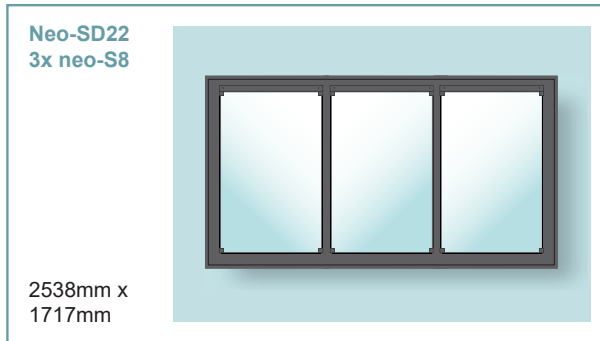

# The Studio Designer neo<sup>®</sup> On the Rafter Roof Window Sizes

Code	Description	Clear Structural Width (mm)	Clear Structural Length (mm)	Price * exc. VAT
Neo-SD07	4x neo-S2	2417	805	£3968
Neo-SD10	4x neo-S3	2417	1108	£4568
Neo-SD12	3x neo-S4	2073	1027	£4026
Neo-SD13	4x neo-S4	2745	1027	£4568
Neo-SD14	2x neo-S5	1401	1422	£3232
<b>Neo-SD15</b>	<b>3x neo-S5</b>	<b>2073</b>	<b>1422</b>	<b>£4524</b>
Neo-SD16	4x neo-S5	2745	1422	£5936
Neo-SD17	2x neo-S6	1541	1108	£3030
Neo-SD18	3x neo-S6	2282	1108	£4167
Neo-SD20	3x neo-S7	2538	1222	£4464
Neo-SD21	2x neo-S8	1711	1717	£3946
<b>Neo-SD22</b>	<b>3x neo-S8</b>	<b>2538</b>	<b>1717</b>	<b>£5001</b>
Neo-SD23	2x neo-S9	2149	1413	£3566
Neo-SD24	2x neo-S10	2361	1802	£4136
Neo-SD26	2x neo-S11	2391	882	£3208
<b>Neo-SD28</b>	<b>3x neo-S14</b>	<b>2538</b>	<b>882</b>	<b>£3927</b>
Neo-SD29	2x neo-S15	2361	1207	£3588