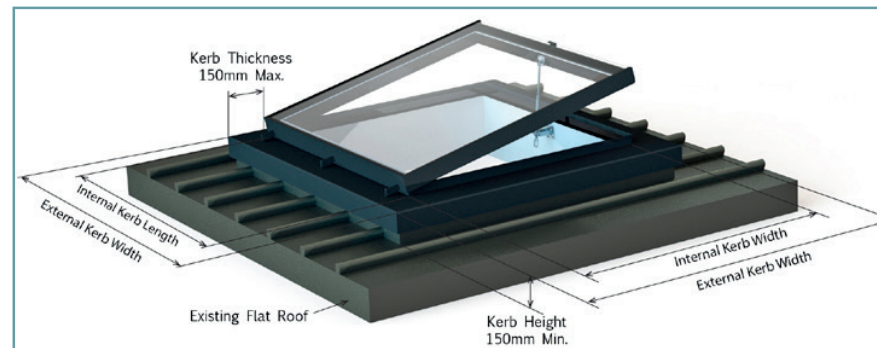

Structural Area

The internal perimeter of the aperture - the frame for the Rooflight. Please measure the width and length of the edge of the rafters.

Internal Structural dimensions
(W) 625mm x (L) 625mm

Viewable dimensions
(W) 542mm x (L) 542mm
PL01 - £970

Internal Structural dimensions
(W) 925mm x (L) 625mm

Viewable dimensions
(W) 842mm x (L) 542mm
PL07 - £1307

Internal Structural dimensions
(W) 925mm x (L) 925mm

Viewable dimensions
(W) 842mm x (L) 842mm
PL02 - £1494

Internal Structural dimensions
(W) 1225mm x (L) 625mm

Viewable dimensions
(W) 1142mm x (L) 542mm
PL08 - £1558

Internal Structural dimensions
(W) 1225mm x (L) 925mm

Viewable dimensions
(W) 1442mm x (L) 1442mm
PL04 - £2359

Internal Structural dimensions
(W) 2025mm x (L) 1025mm

Viewable dimensions
(W) 1942mm x (L) 942mm
PL18 - £2359

Internal Structural dimensions
(W) 2025mm x (L) 1525mm