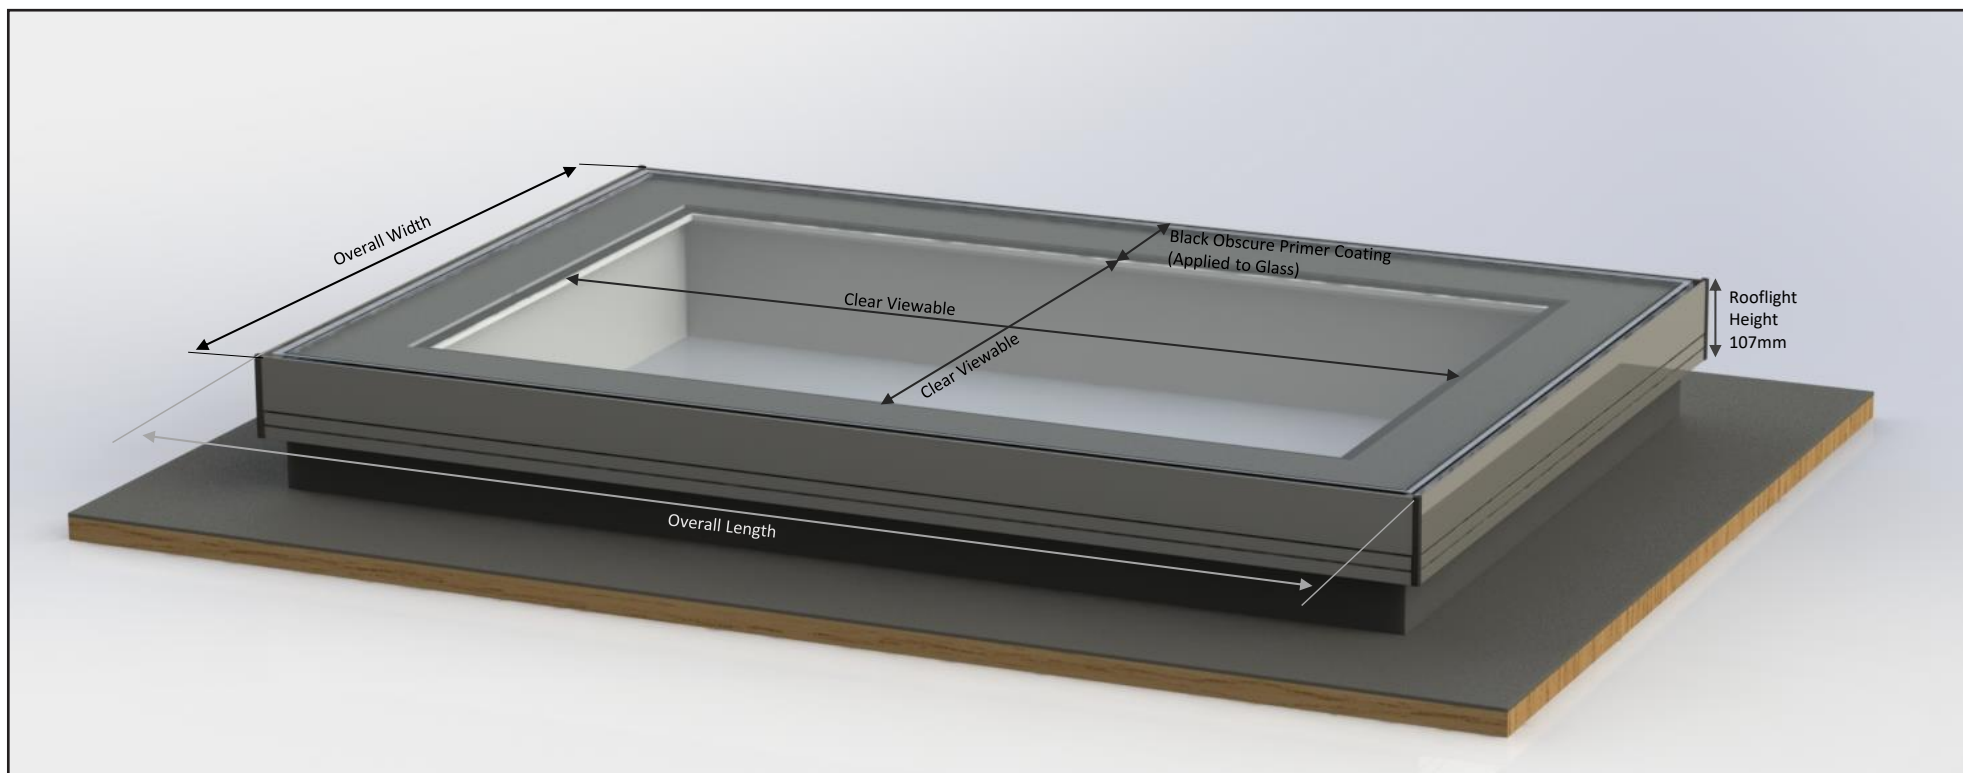

# The neo Advance™ Flat Fixed Shut Option

## Sizes, Prices and Weight

<p>Finished External Kerb (W) 1000mm x (L) 1000mm</p>  <p>Viewable dimensions (W) 731mm x (L) 731mm Fixed shut <b>NFF-01 £980</b> <b>WEIGHT - 51kg</b></p>	<p>Finished External Kerb (W) 1200mm x (L) 1000mm</p>  <p>Viewable dimensions (W) 931mm x (L) 731mm Fixed shut <b>NFF-02 £1040</b> <b>WEIGHT - 59.5kg</b></p>	<p>Finished External Kerb (W) 1200mm x (L) 1200mm</p>  <p>Viewable dimensions (W) 931mm x (L) 931mm Fixed shut <b>NFF-03 £1155</b> <b>WEIGHT - 69.3kg</b></p>	<p>Finished External Kerb (W) 1500mm x (L) 1500mm</p>  <p>Viewable dimensions (W) 1231mm x (L) 1231mm Fixed shut <b>NFF-04 £1365</b> <b>WEIGHT - 101.6kg</b></p>	<p>Finished External Kerb (W) 1500mm x (L) 1000mm</p>  <p>Viewable dimensions (W) 1231mm x (L) 731mm Fixed shut <b>NFF-05 £1155</b> <b>WEIGHT - 72.2kg</b></p>	<p>Finished External Kerb (W) 2000mm x (L) 1000mm</p>  <p>Viewable dimensions (W) 1731mm x (L) 731mm Fixed shut <b>NFF-06 £1270</b> <b>WEIGHT - 93.3kg</b></p>	<p>Finished External Kerb (W) 3000mm x (L) 1000mm</p>  <p>Viewable dimensions (W) 2731mm x (L) 731mm Fixed shut <b>NFF-07 £2258</b> <b>WEIGHT - 135kg</b></p>
--	--	--	---	---	---	--