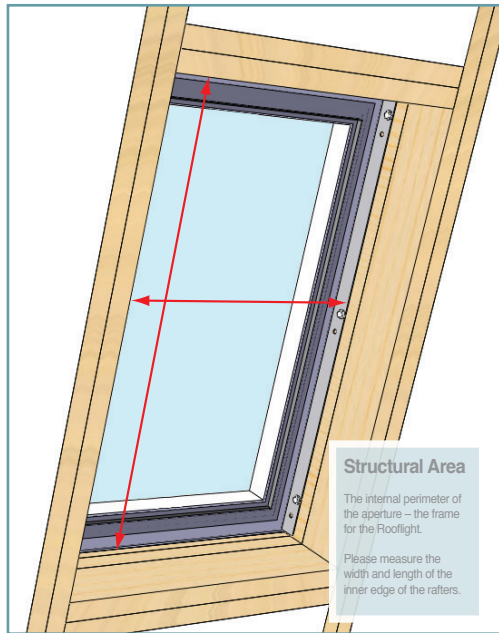

neo® On the Rafter Roof Window Sizes and Prices

Before selecting your size, carefully read the 'Installation Overview' PDF.

Structural dimensions
(W) 727mm x (L) 1422mm

Viewable dimensions
(W) 461mm x (L) 1156mm
neo-05 - £1180

Structural dimensions
(W) 797mm x (L) 1108mm

Viewable dimensions
(W) 531mm x (L) 842mm
neo-06 - £1150

Structural dimensions
(W) 882mm x (L) 1222mm

Viewable dimensions
(W) 616mm x (L) 956mm
neo-07 - £1195

Structural dimensions
(W) 882 x (L) 1717mm

Viewable dimensions
(W) 616mm x (L) 1451mm
neo-08 - £1395

Structural dimensions
(W) 1101mm x (L) 1413mm

Viewable dimensions
(W) 835mm x (L) 1147mm
neo-09 - £1408

Structural dimensions
(W) 1207mm x (L) 1207mm

Viewable dimensions
(W) 941mm x (L) 941mm
neo-15 - £1295

Structural dimensions
(W) 1222mm x (L) 882mm

Viewable dimensions
(W) 956mm x (L) 616mm
neo-11 - £1195