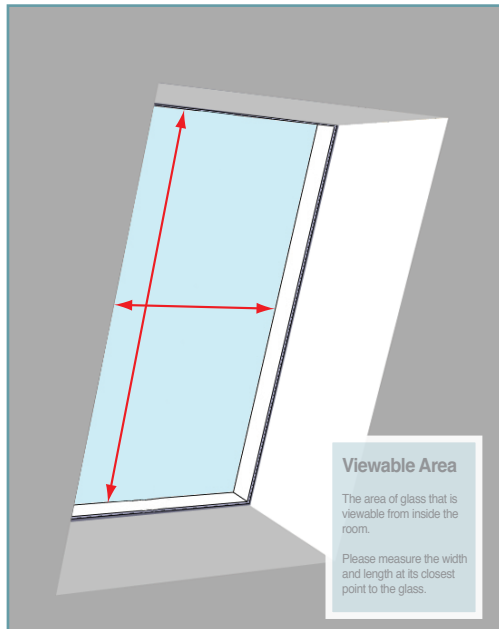

neo® On the Rafter Roof Window Sizes and Prices

Before selecting your size, carefully read the 'Installation Overview' PDF.

Structural dimensions
(W) 727mm x (L) 1422mm

Viewable dimensions
(W) 461mm x (L) 1156mm
neo-05 - £1180

Structural dimensions
(W) 797mm x (L) 1108mm

Viewable dimensions
(W) 531mm x (L) 842mm
neo-06 - £1150

Structural dimensions
(W) 882mm x (L) 1222mm

Viewable dimensions
(W) 616mm x (L) 956mm
neo-07 - £1195

Structural dimensions
(W) 882 x (L) 1717mm

Viewable dimensions
(W) 616mm x (L) 1451mm
neo-08 - £1395

Structural dimensions
(W) 1101mm x (L) 1413mm

Viewable dimensions
(W) 835mm x (L) 1147mm
neo-09 - £1408

Structural dimensions
(W) 1207mm x (L) 1207mm

Viewable dimensions
(W) 941mm x (L) 941mm
neo-15 - £1295

Structural dimensions
(W) 1222mm x (L) 882mm

Viewable dimensions
(W) 956mm x (L) 616mm
neo-11 - £1195