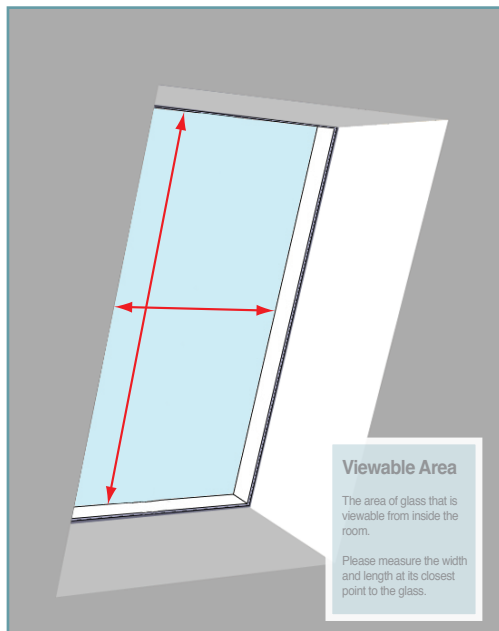

neo[®] Between the Rafter Roof Window Sizes and Prices

Before selecting your size, carefully read the 'Installation Overview' PDF.

Structural dimensions
(W) 847mm x (L) 1682mm

Viewable dimensions
(W) 461mm x (L) 1156mm
neo-05 - £1180

Structural dimensions
(W) 917mm x (L) 1368mm

Viewable dimensions
(W) 531mm x (L) 842mm
neo-06 - £1150

Structural dimensions
(W) 1002mm x (L) 1482mm

Viewable dimensions
(W) 616mm x (L) 956mm
neo-07 - £1195

Structural dimensions
(W) 1002 x (L) 1977mm

Viewable dimensions
(W) 616mm x (L) 1451mm
neo-08 - £1395

Structural dimensions
(W) 1221mm x (L) 1673mm

Viewable dimensions
(W) 835mm x (L) 1147mm
neo-09 - £1408

Structural dimensions
(W) 1327mm x (L) 2062mm

Viewable dimensions
(W) 941mm x (L) 1536mm
neo-10 - £11753

Fixed shut only

Structural dimensions
(W) 1002mm x (L) 1142mm

Viewable dimensions
(W) 616mm x (L) 616mm
neo-14 - £1102