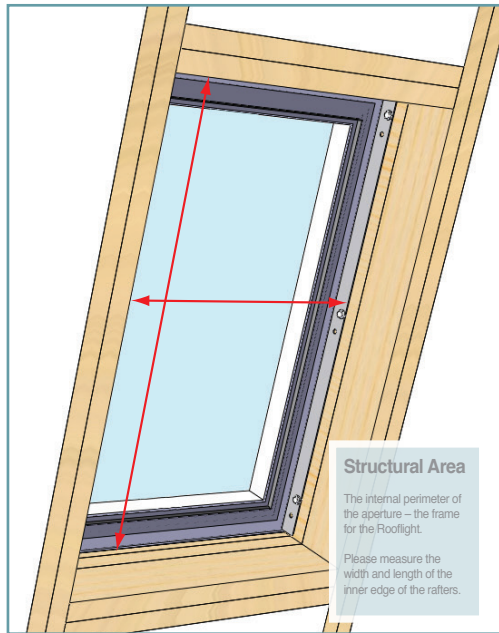

neo[®] Between the Rafter Roof Window Sizes and Prices

Before selecting your size, carefully read the 'Installation Overview' PDF.

Structural dimensions
(W) 847mm x (L) 1682mm

Viewable dimensions
(W) 461mm x (L) 1156mm
neo-05 - £1180

Structural dimensions
(W) 917mm x (L) 1368mm

Viewable dimensions
(W) 531mm x (L) 842mm
neo-06 - £1150

Structural dimensions
(W) 1002mm x (L) 1482mm

Viewable dimensions
(W) 616mm x (L) 956mm
neo-07 - £1195

Structural dimensions
(W) 1002 x (L) 1977mm

Viewable dimensions
(W) 616mm x (L) 1451mm
neo-08 - £1395

Structural dimensions
(W) 1221mm x (L) 1673mm

Viewable dimensions
(W) 835mm x (L) 1147mm
neo-09 - £1408

Structural dimensions
(W) 1327mm x (L) 1467mm

Viewable dimensions
(W) 941mm x (L) 941mm
neo-15 - £1295

Structural dimensions
(W) 1342mm x (L) 1142mm

Viewable dimensions
(W) 956mm x (L) 616mm
neo-11 - £1195