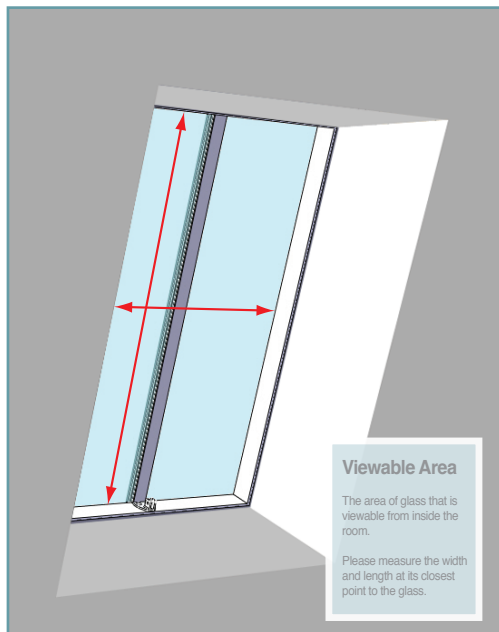

The Conservation Rooflight On the Rafter Roof Window Sizes and Prices

Before selecting your size, carefully read the 'Installation Overview' PDF.

PLEASE NOTE: THE DIFFERENCE BETWEEN AN 'ON THE RAFTER' OR 'BETWEEN THE RAFTER' ROOF WINDOW IS IN THE INSTALLATION, NOT THE ROOFLIGHT SIZE, AND DEPENDS ON THE BUILD-UP OF YOUR ROOF.

Structural dimensions
(W) 412mm x (L) 520mm

Viewable dimensions
(W) 212mm x (L) 320mm
CR06-1 - £621

Structural dimensions
(W) 463mm x (L) 622mm

Viewable dimensions
(W) 263mm x (L) 422mm
CR07-2 - £632

Structural dimensions
(W) 565mm x (L) 725mm

Viewable dimensions
(W) 365mm x (L) 525mm
CR01-2 - £640

Structural dimensions
(W) 565mm x (L) 1028mm

Viewable dimensions
(W) 365mm x (L) 828mm
CR03-2 - £729

Structural dimensions
(W) 615mm x (L) 875mm

Viewable dimensions
(W) 415mm x (L) 675mm
CR08-2 - £788

Structural dimensions
(W) 717mm x (L) 1028mm

Viewable dimensions
(W) 517mm x (L) 828mm
CR09-2 - £851

Structural dimensions
(W) 717mm x (L) 1180mm

Viewable dimensions
(W) 517mm x (L) 980mm
CR10-2 - £929

Structural dimensions
(W) 717mm x (L) 1333mm