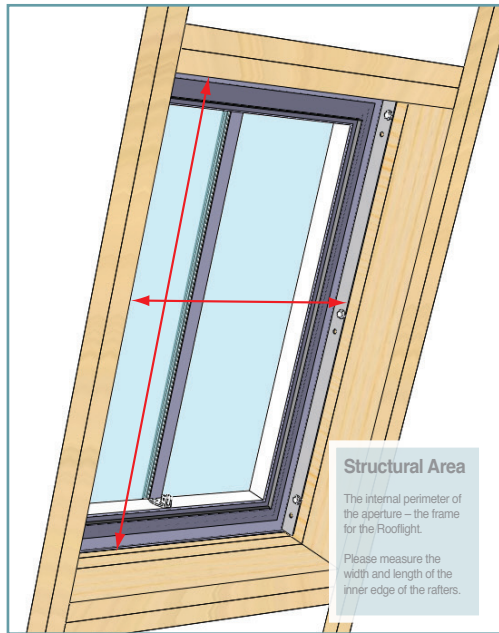

The Conservation Rooflight On the Rafter Roof Window Sizes and Prices

Before selecting your size, carefully read the 'Installation Overview' PDF.

PLEASE NOTE: THE DIFFERENCE BETWEEN AN 'ON THE RAFTER' OR 'BETWEEN THE RAFTER' ROOF WINDOW IS IN THE INSTALLATION, NOT THE ROOFLIGHT SIZE, AND DEPENDS ON THE BUILD-UP OF YOUR ROOF.

Structural dimensions
(W) 412mm x (L) 520mm

Viewable dimensions
(W) 212mm x (L) 320mm
CR06-1 - £621

Structural dimensions
(W) 463mm x (L) 622mm

Viewable dimensions
(W) 263mm x (L) 422mm
CR07-2 - £632

Structural dimensions
(W) 565mm x (L) 725mm

Viewable dimensions
(W) 365mm x (L) 525mm
CR01-2 - £640

Structural dimensions
(W) 565mm x (L) 1028mm

Viewable dimensions
(W) 365mm x (L) 828mm
CR03-2 - £729

Structural dimensions
(W) 615mm x (L) 875mm

Viewable dimensions
(W) 415mm x (L) 675mm
CR08-2 - £788

Structural dimensions
(W) 717mm x (L) 1028mm

Viewable dimensions
(W) 517mm x (L) 828mm
CR09-2 - £851

Structural dimensions
(W) 717mm x (L) 1180mm

Viewable dimensions
(W) 517mm x (L) 980mm
CR10-2 - £929

Structural dimensions
(W) 717mm x (L) 1333mm