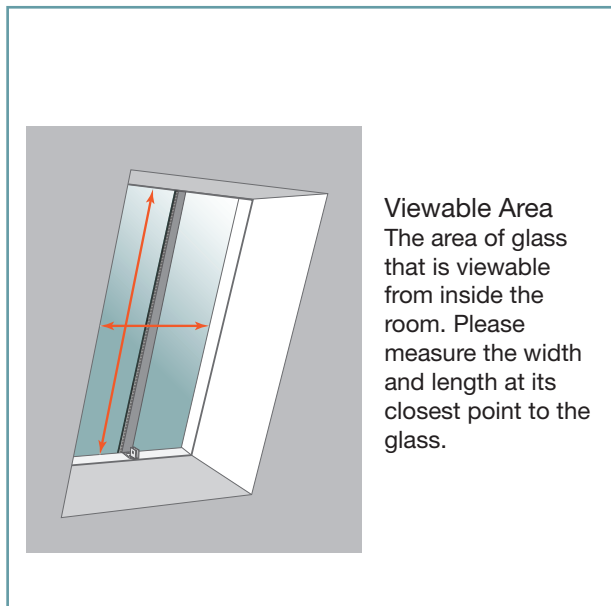

The Conservation Rooflight Between the Rafter Roof Window Sizes and Prices

Before selecting your size, carefully read the 'Installation Overview' PDF.

PLEASE NOTE: THE DIFFERENCE BETWEEN AN 'ON THE RAFTER' OR 'BETWEEN THE RAFTER' ROOF WINDOW IS IN THE INSTALLATION, NOT THE ROOFLIGHT SIZE, AND DEPENDS ON THE BUILD-UP OF YOUR ROOF.