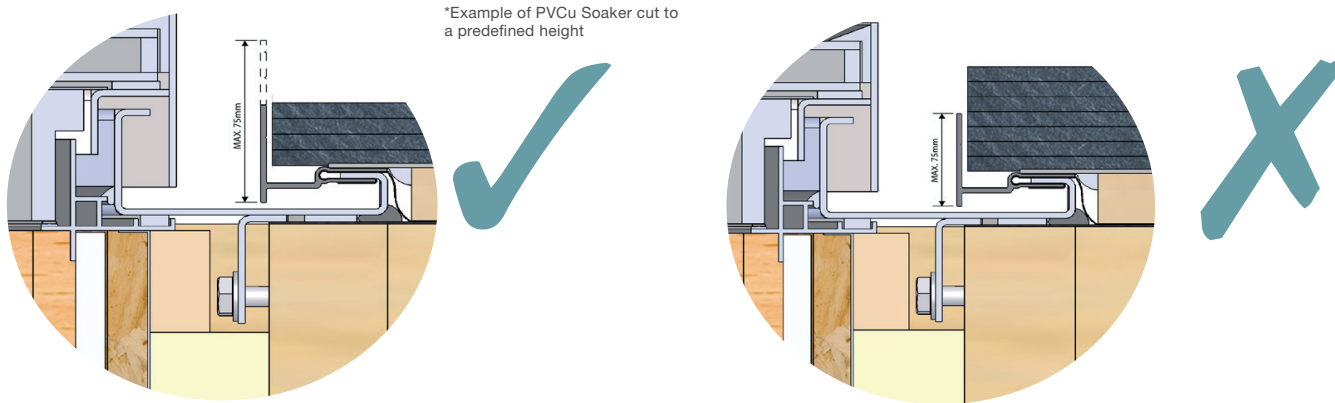

Flashing Kits for the Conservation Rooflight®

Suitable for most pitched roofs, utilising flat tiles and slates

The On the Rafter Flashing Kit is designed to be used with all 'On the Rafter' pitched window installations and is suited to almost all types of flat roof tile or slate. It is supplied with flashing at the head and cill, together with a single continuous uPVC soaker at each jamb, designed to be cut at predefined heights to match the finished roof line. Providing that your roof build-up remains below 75mm, your installation will be suitable for a flashing kit.

The Between the Rafter Flashing Kit is designed to be used with pitched window installations and slates when a flush finish is required*. It is supplied with flashing at the head and cill, (please see below to see which one applies to you) together with a single continuous uPVC soaker at each jamb, designed to be cut at predefined heights to match the finished roof line. Providing that your roof build-up remains below 124mm, your installation will be suitable for a flashing kit.

* if applicable

Flashing Kits for the Conservation Rooflights On the Rafter

Model		Price
CR01-2-FK-L	Suitable for use with model CR01-2	£167
CR01-3-FK-L	Suitable for use with model CR01-3	£197
CR03-2-FK-L	Suitable for use with model CR03-2	£167
CR06-1-FK-L	Suitable for use with model CR06-1	£147
CR07-2-FK-L	Suitable for use with model CR07-2	£154
CR08-2-FK-L	Suitable for use with model CR08-2	£167
CR09-2-FK-L	Suitable for use with model CR09-2	£181
CR10-2-FK-L	Suitable for use with model CR10-2	£191
CR11-3-FK-L	Suitable for use with model CR11-3	£197
CR13-3-FK-L	Suitable for use with model CR13-3	£211
CR14-3-FK-L	Suitable for use with model CR14-3	£219
CR14-2-FK-L	Suitable for use with model CR14-2	£197
CR15-3-FK-L	Suitable for use with model CR15-3	£225
CR15-2-FK-L	Suitable for use with model CR15-2	£204