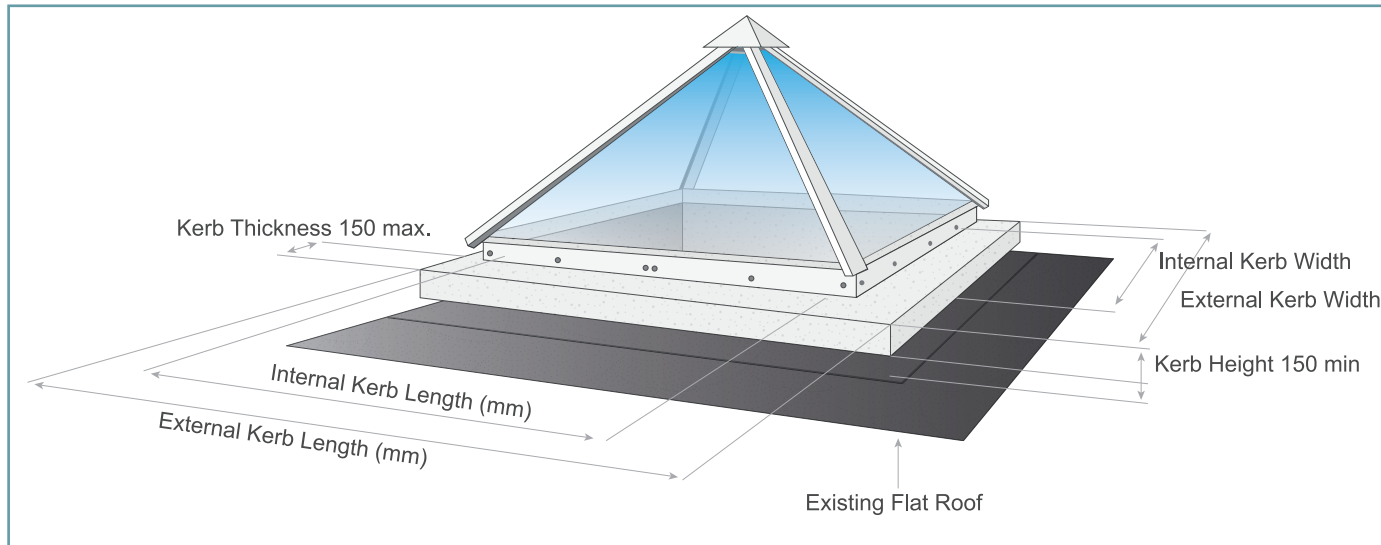

# The Pyramid Roof Window Sizes and Prices (Internal Structural Kerb)

These are non-stocked items and are therefore Custom Made to your specification for glass, finish and colour. Bespoke sizing is available - please contact us to discuss your requirements.

## Structural Area

The internal perimeter of the aperture - the frame for the Rooflight.

Please measure the width and length of the edge of the rafters.

Internal kerb dimensions  
(W) 625mm x (L) 625mm

**PY01 - £1449**

Internal kerb dimensions  
(W) 925mm x (L) 925mm

**PY02 - £2153**

Internal kerb dimensions  
(W) 1225mm x (L) 1225mm

**PY03 - £2721**

Internal kerb dimensions  
(W) 1525mm x (L) 1525mm

**PY04 - £3061**

Sections for viewable and structural dimensions can be found on our website. All prices exclude VAT and delivery.