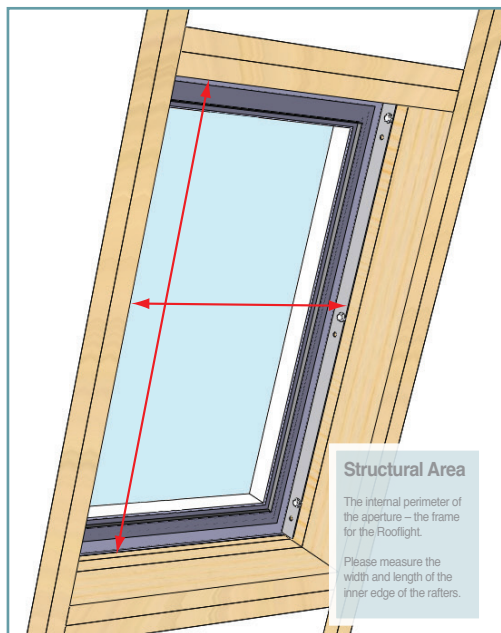

neo® On the Rafter Roof Window Sizes and Prices

Before selecting your size, carefully read the 'Installation Overview' PDF.

Structural dimensions
(W) 727mm x (L) 1422mm

Viewable dimensions
(W) 461mm x (L) 1156mm
neo-05 - £934

Structural dimensions
(W) 797mm x (L) 1108mm

Viewable dimensions
(W) 531mm x (L) 842mm
neo-06 - £910

Structural dimensions
(W) 882mm x (L) 1222mm

Viewable dimensions
(W) 616mm x (L) 956mm
neo-07 - £930

Structural dimensions
(W) 882 x (L) 1717mm

Viewable dimensions
(W) 616mm x (L) 1451mm
neo-08 - £1051

Structural dimensions
(W) 1101mm x (L) 1413mm

Viewable dimensions
(W) 835mm x (L) 1147mm
neo-09 - £1078

Structural dimensions
(W) 1207mm x (L) 1802mm

Viewable dimensions
(W) 941mm x (L) 1536mm
neo-10 - £1425

Fixed shut only

Structural dimensions
(W) 882mm x (L) 882mm

Viewable dimensions
(W) 616mm x (L) 616mm
neo-14 - £872

Structural dimensions
(W) 1207mm x (L) 1207mm