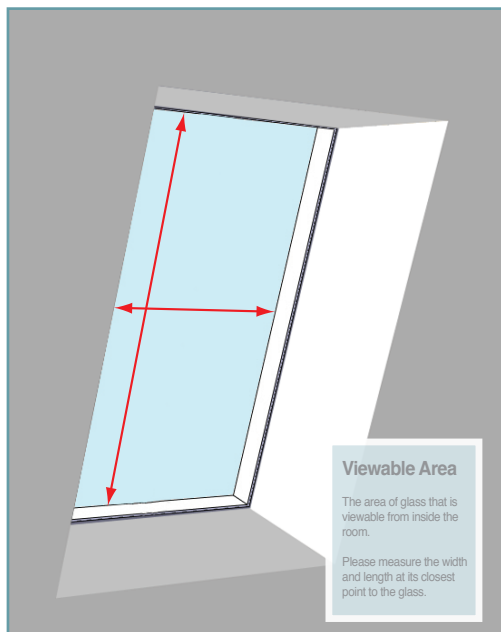

neo® On the Rafter Roof Window Sizes and Prices

Before selecting your size, carefully read the 'Installation Overview' PDF.

Structural dimensions
(W) 727mm x (L) 1422mm

Viewable dimensions
(W) 461mm x (L) 1156mm
neo-05 - £934

Structural dimensions
(W) 797mm x (L) 1108mm

Viewable dimensions
(W) 531mm x (L) 842mm
neo-06 - £910

Structural dimensions
(W) 882mm x (L) 1222mm

Viewable dimensions
(W) 616mm x (L) 956mm
neo-07 - £930

Structural dimensions
(W) 882 x (L) 1717mm

Viewable dimensions
(W) 616mm x (L) 1451mm
neo-08 - £1051

Structural dimensions
(W) 1101mm x (L) 1413mm

Viewable dimensions
(W) 835mm x (L) 1147mm
neo-09 - £1078

Structural dimensions
(W) 1207mm x (L) 1802mm

Viewable dimensions
(W) 941mm x (L) 1536mm
neo-10 - £1425

Fixed shut only

Structural dimensions
(W) 882mm x (L) 882mm

Viewable dimensions
(W) 616mm x (L) 616mm
neo-14 - £872

Structural dimensions
(W) 1207mm x (L) 1207mm