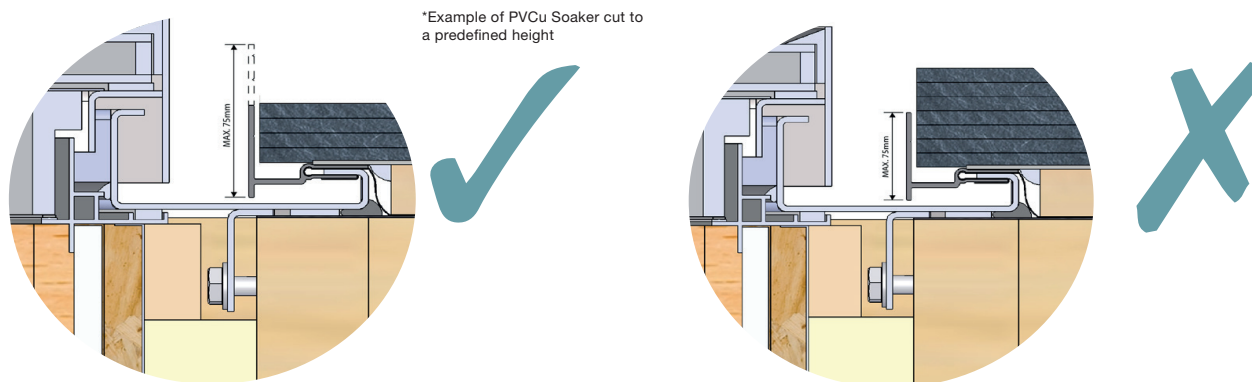

Flashing Kits for neo® Rooflight

Suitable for most pitched roofs, utilising flat tiles and slates

The On the Rafter Flashing Kit is designed to be used with all 'On the Rafter' pitched window installations and is suited to almost all types of flat roof tile or slate. It is supplied with flashing at the head and cill, together with a single continuous uPVC soaker at each jamb, designed to be cut at predefined heights to match the finished roof line. Providing that your roof build-up remains below 75mm, your installation will be suitable for a flashing kit.

The Between the Rafter Flashing Kit is designed to be used with pitched window installations and slates when a flush finish is required*. It is supplied with flashing at the head and cill, (please see below to see which one applies to you) together with a single continuous uPVC soaker at each jamb, designed to be cut at predefined heights to match the finished roof line. Providing that your roof build-up remains below 124mm, your installation will be suitable for a flashing kit.

* if applicable

Flashing Kits for neo® Rooflights On the Rafter

Model		Price
neo-02-FK-L	Suitable for use with model neo-02	£131
neo-03-FK-L	Suitable for use with model neo-03	£136
neo-04-FK-L	Suitable for use with model neo-04	£171
neo-05-FK-L	Suitable for use with model neo-05	£177
neo-06-FK-L	Suitable for use with model neo-06	£147
neo-07-FK-L	Suitable for use with model neo-07	£177
neo-08-FK-L	Suitable for use with model neo-08	£189
neo-09-FK-L	Suitable for use with model neo-09	£171
neo-10-FK-L	Suitable for use with model neo-10	£206
neo-11-FK-L	Suitable for use with model neo-11	£195
neo-12-FK-L	Suitable for use with model neo-12	£224
neo-13-FK-L	Suitable for use with model neo-13	£230
neo-14-FK-L	Suitable for use with model neo-14	£177
neo-15-FK-L	Suitable for use with model neo-15	£201

Flashing Kits for neo® Rooflights Between the Rafter with Lead (used for rooflights between 30 and 60 degrees)

Model		Price
neo-02-FK-LBTR	Suitable for use with model neo-02	£180
neo-03-FK-LBTR	Suitable for use with model neo-03	£188
neo-04-FK-LBTR	Suitable for use with model neo-04	£194
neo-05-FK-LBTR	Suitable for use with model neo-05	£204
neo-06-FK-LBTR	Suitable for use with model neo-06	£199
neo-07-FK-LBTR	Suitable for use with model neo-07	£208
neo-08-FK-L BTR	Suitable for use with model neo-08	£226
neo-09-FK-LBTR	Suitable for use with model neo-09	£230
neo-10-FK-LBTR	Suitable for use with model neo-10	£251
neo-11-FK-L BTR	Suitable for use with model neo-11	£224
neo-12-FK-LBTR	Suitable for use with model neo-12	£261
neo-13-FK-LBTR	Suitable for use with model neo-13	£277
neo-14-FK-LBTR	Suitable for use with model neo-14	£201
neo-15-FK-LBTR	Suitable for use with model neo-15	£234

Flashing Kits for neo® Rooflights Between the Rafter without Lead at the cill (used for rooflights between 17.5 and 29 degrees)

Model		Price
neo-02-FK-BTR	Suitable for use with model neo-02	£124
neo-03-FK-BTR	Suitable for use with model neo-03	£125
neo-04-FK-BTR	Suitable for use with model neo-04	£153
neo-05-FK-BTR	Suitable for use with model neo-05	£162
neo-06-FK-BTR	Suitable for use with model neo-06	£136
neo-07-FK-BTR	Suitable for use with model neo-07	£161
neo-08-FK-BTR	Suitable for use with model neo-08	£172
neo-09-FK-BTR	Suitable for use with model neo-09	£161
neo-10-FK-BTR	Suitable for use with model neo-10	£183
neo-11-FK-BTR	Suitable for use with model neo-11	£174
neo-12-FK-BTR	Suitable for use with model neo-12	£201
neo-13-FK-BTR	Suitable for use with model neo-13	£215
neo-14-FK-BTR	Suitable for use with model neo-14	£168
neo-15-FK-BTR	Suitable for use with model neo-15	£179