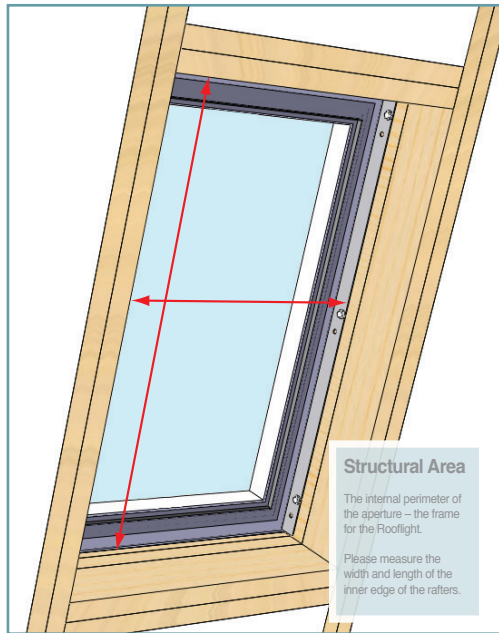

# neo® Between the Rafter Roof Window Sizes and Prices

Before selecting your size, carefully read the 'Installation Overview' PDF.

Structural dimensions  
(W) 847mm x (L) 1682mm

Viewable dimensions  
(W) 461mm x (L) 1156mm  
**neo-05 - £934**

Structural dimensions  
(W) 917mm x (L) 1368mm

Viewable dimensions  
(W) 531mm x (L) 842mm  
**neo-06 - £910**

Structural dimensions  
(W) 1002mm x (L) 1482mm

Viewable dimensions  
(W) 616mm x (L) 956mm  
**neo-07 - £930**

Structural dimensions  
(W) 1002 x (L) 1977mm

Viewable dimensions  
(W) 616mm x (L) 1451mm  
**neo-08 - £1051**

Structural dimensions  
(W) 1221mm x (L) 1673mm

Viewable dimensions  
(W) 835mm x (L) 1147mm  
**neo-09 - £1078**

Structural dimensions  
(W) 1327mm x (L) 1467mm

Viewable dimensions  
(W) 941mm x (L) 941mm  
**neo-15 - £991**

Structural dimensions  
(W) 1342mm x (L) 1142mm

Viewable dimensions  
(W) 956mm x (L) 616mm  
**neo-11 - £930**