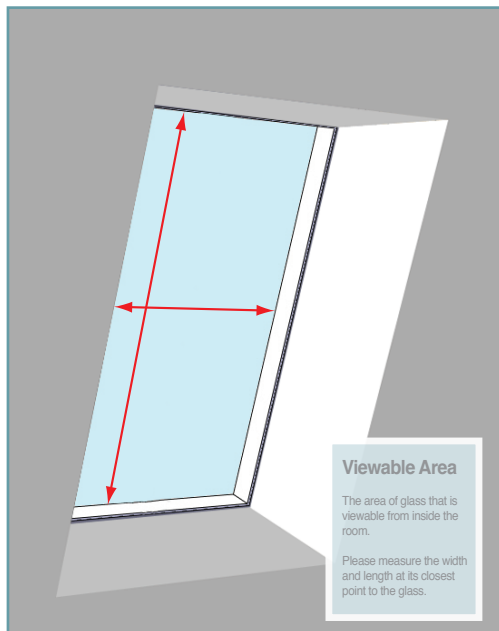

# neo® Between the Rafter Roof Window Sizes and Prices

Before selecting your size, carefully read the 'Installation Overview' PDF.

Structural dimensions  
(W) 847mm x (L) 1682mm

Viewable dimensions  
(W) 461mm x (L) 1156mm  
**neo-05 - £934**

Structural dimensions  
(W) 917mm x (L) 1368mm

Viewable dimensions  
(W) 531mm x (L) 842mm  
**neo-06 - £910**

Structural dimensions  
(W) 1002mm x (L) 1482mm

Viewable dimensions  
(W) 616mm x (L) 956mm  
**neo-07 - £930**

Structural dimensions  
(W) 1002 x (L) 1977mm

Viewable dimensions  
(W) 616mm x (L) 1451mm  
**neo-08 - £1051**

Structural dimensions  
(W) 1221mm x (L) 1673mm

Viewable dimensions  
(W) 835mm x (L) 1147mm  
**neo-09 - £1078**

Structural dimensions  
(W) 1327mm x (L) 1467mm

Viewable dimensions  
(W) 941mm x (L) 941mm  
**neo-15 - £991**

Structural dimensions  
(W) 1342mm x (L) 1142mm

Viewable dimensions  
(W) 956mm x (L) 616mm  
**neo-11 - £930**