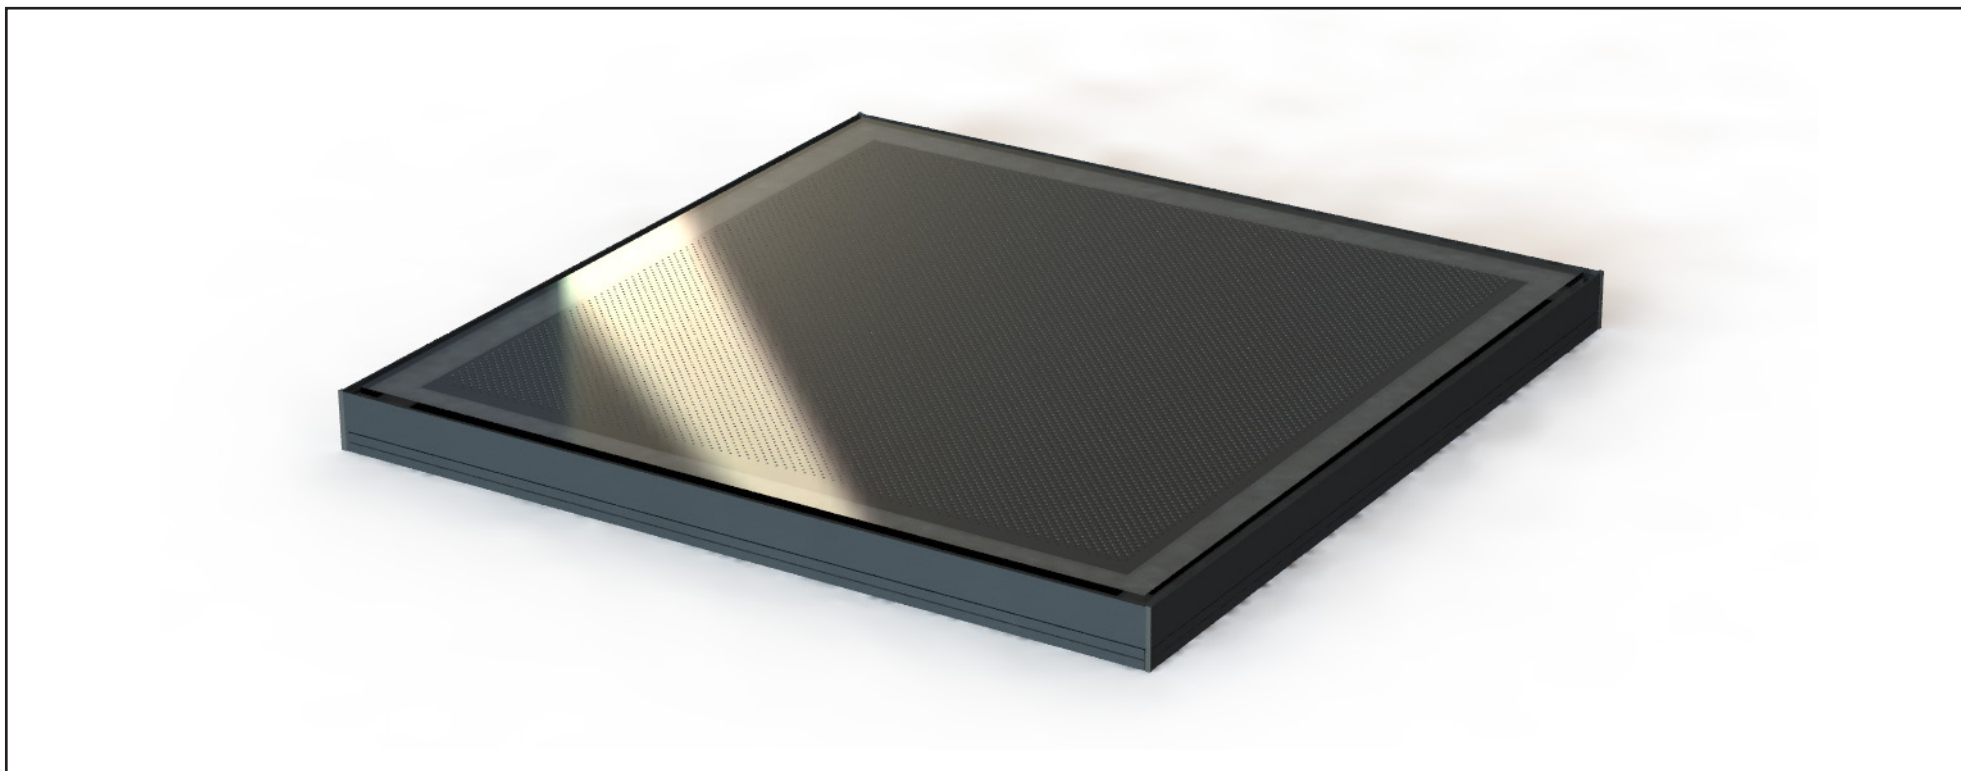

The neo Advance Skywalk™ Sizes and Prices.

<p>Finished External Kerb (W) 1000mm x (L) 1000mm</p>  <p>Viewable dimensions (W) 734mm x (L) 734mm NSW01-TL £2153</p>	<p>Finished External Kerb (W) 1500mm x (L) 1500mm</p>  <p>Viewable dimensions (W) 1234mm x (L) 1234mm NSW04-TL £4200</p>	<p>Finished External Kerb (W) 1500mm x (L) 1000mm</p>  <p>Viewable dimensions (W) 1234mm x (L) 734mm NSW05-TL £2993</p>	<p>Finished External Kerb (W) 2000mm x (L) 1000mm</p>  <p>Viewable dimensions (W) 1734mm x (L) 734mm NSW06-TL £3833</p>	<p>Finished External Kerb (W) 1000mm x (L) 1000mm</p>  <p>Viewable dimensions (W) 734mm x (L) 734mm NSW01-DL £2048</p>	<p>Finished External Kerb (W) 1500mm x (L) 1000mm</p>  <p>Viewable dimensions (W) 1234mm x (L) 734mm NSW05-DL £2573</p>	<p>Finished External Kerb (W) 2000mm x (L) 1000mm</p>  <p>Viewable dimensions (W) 1734mm x (L) 734mm NSW06-DL £3570</p>
---	--	---	---	--	---	---