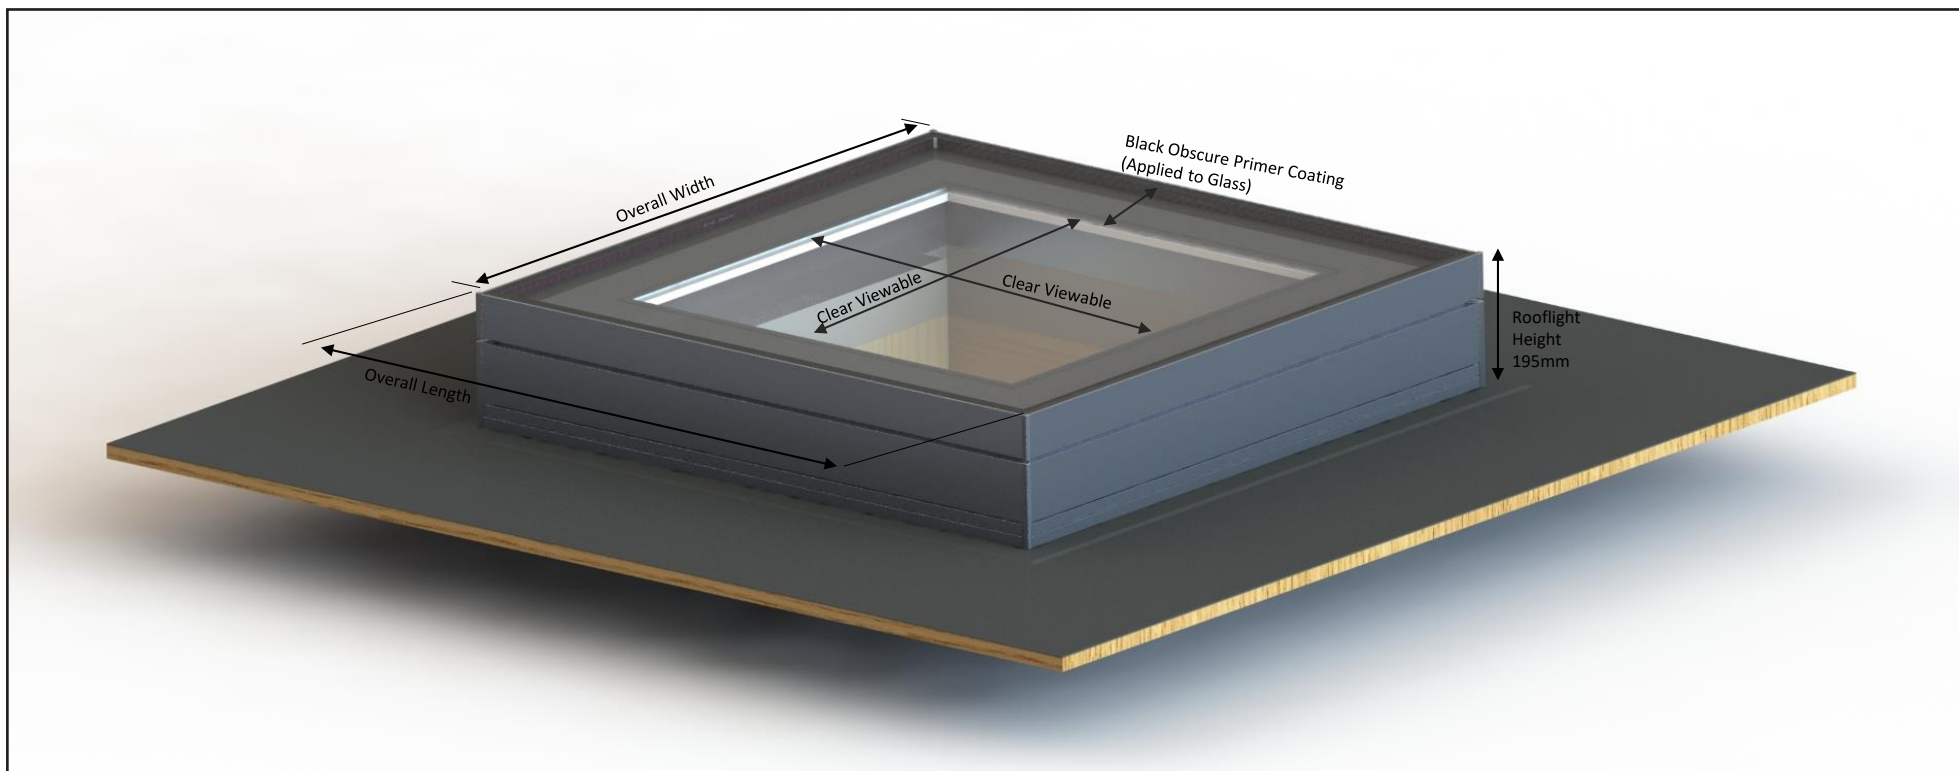

The neo Advance™ Flat Opening Option Sizes, Prices and Weight

<p>Finished External Kerb (W) 1000mm x (L) 1000mm</p>  <p>Viewable dimensions (W) 734mm x (L) 734mm Opening</p> <p>NFO-01 £1574 WEIGHT - 79.8kg</p>	<p>Finished External Kerb (W) 1200mm x (L) 1000mm</p>  <p>Viewable dimensions (W) 934mm x (L) 734mm Opening</p> <p>NFO-02 £1677 WEIGHT - 88.2kg</p>	<p>Finished External Kerb (W) 1200mm x (L) 1200mm</p>  <p>Viewable dimensions (W) 934mm x (L) 934mm Opening</p> <p>NFO-03 £1838 WEIGHT - 103.6kg</p>	<p>Finished External Kerb (W) 1500mm x (L) 1500mm</p>  <p>Viewable dimensions (W) 1234mm x (L) 1234mm Opening</p> <p>NFO-04 £2375 WEIGHT - 142.8kg</p>	<p>Finished External Kerb (W) 1500mm x (L) 1000mm</p>  <p>Viewable dimensions (W) 1234mm x (L) 734mm Opening</p> <p>NFO-05 £1838 WEIGHT - 107.9kg</p>	<p>Finished External Kerb (W) 2000mm x (L) 1000mm</p>  <p>Viewable dimensions (W) 1734mm x (L) 734mm Opening</p> <p>NFO-06 £2266 WEIGHT - 136kg</p>
---	--	--	---	--	--