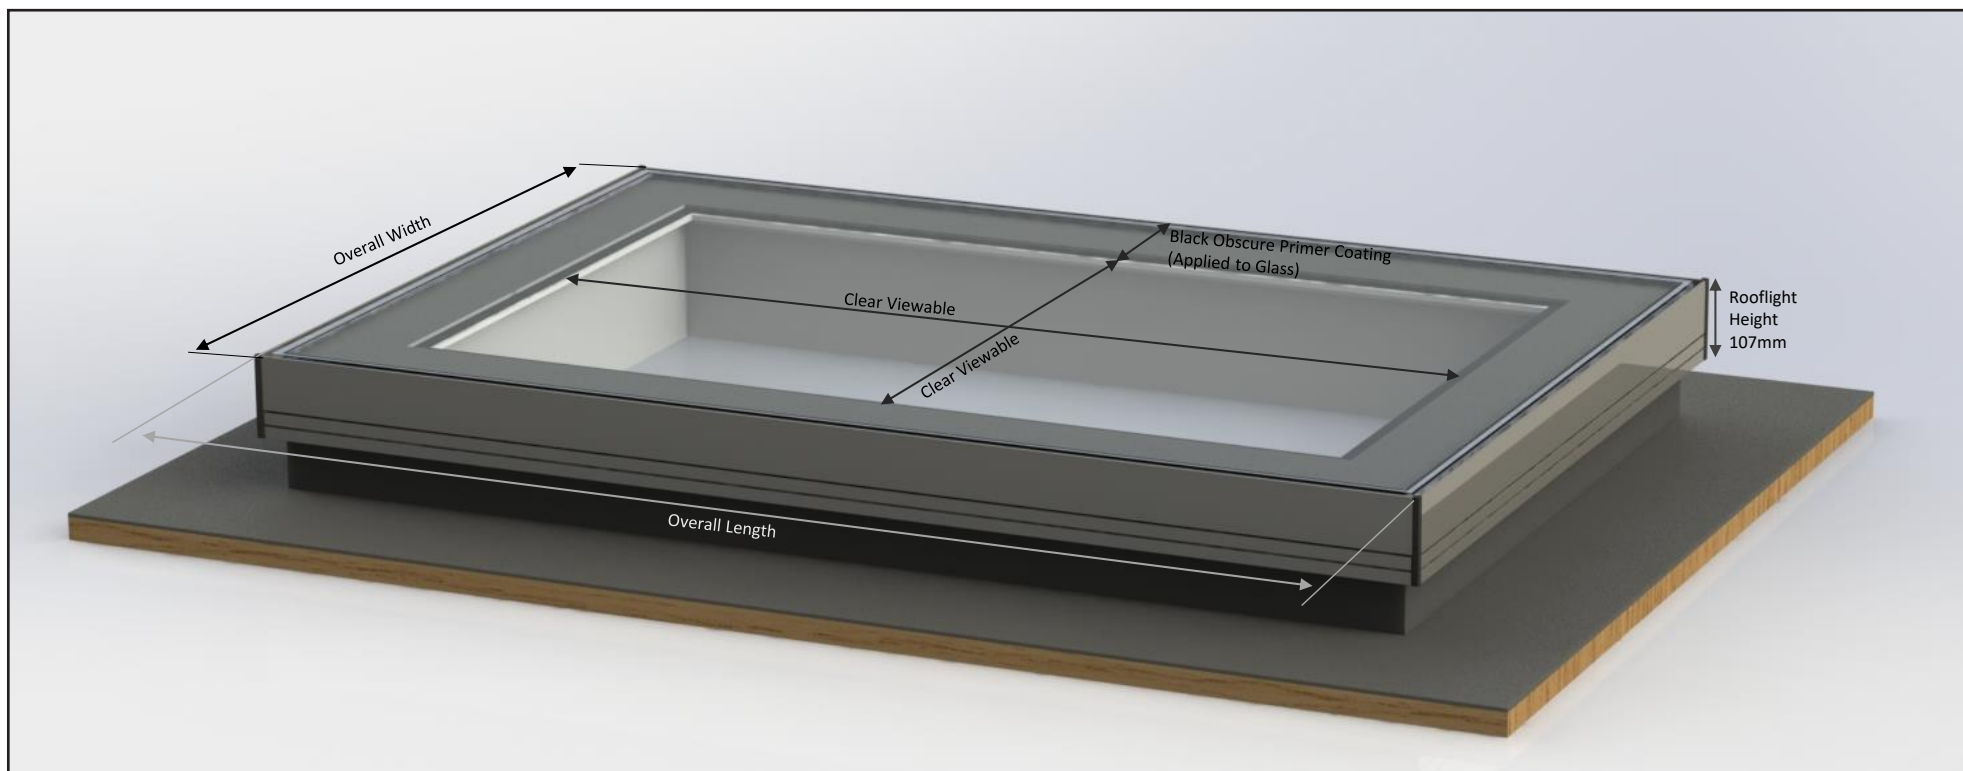

The neo Advance® Flat Fixed Shut Option Sizes, Prices and Weight

<p>Finished External Kerb (W) 1000mm x (L) 1000mm</p>  <p>Viewable dimensions (W) 731mm x (L) 731mm Fixed shut NFF-01 £915 WEIGHT - 51kg</p>	<p>Finished External Kerb (W) 1200mm x (L) 1000mm</p>  <p>Viewable dimensions (W) 931mm x (L) 731mm Fixed shut NFF-02 £969 WEIGHT - 59.5kg</p>	<p>Finished External Kerb (W) 1200mm x (L) 1200mm</p>  <p>Viewable dimensions (W) 931mm x (L) 931mm Fixed shut NFF-03 £1077 WEIGHT - 69.3kg</p>	<p>Finished External Kerb (W) 1500mm x (L) 1500mm</p>  <p>Viewable dimensions (W) 1231mm x (L) 1231mm Fixed shut NFF-04 £1272 WEIGHT - 101.6kg</p>	<p>Finished External Kerb (W) 1500mm x (L) 1000mm</p>  <p>Viewable dimensions (W) 1231mm x (L) 731mm Fixed shut NFF-05 £1077 WEIGHT - 72.2kg</p>	<p>Finished External Kerb (W) 2000mm x (L) 1000mm</p>  <p>Viewable dimensions (W) 1731mm x (L) 731mm Fixed shut NFF-06 £1185 WEIGHT - 93.3kg</p>	<p>Finished External Kerb (W) 3000mm x (L) 1000mm</p>  <p>Viewable dimensions (W) 2731mm x (L) 731mm Fixed shut NFF-07 £2110 WEIGHT - 135kg</p>
--	---	--	---	---	---	--