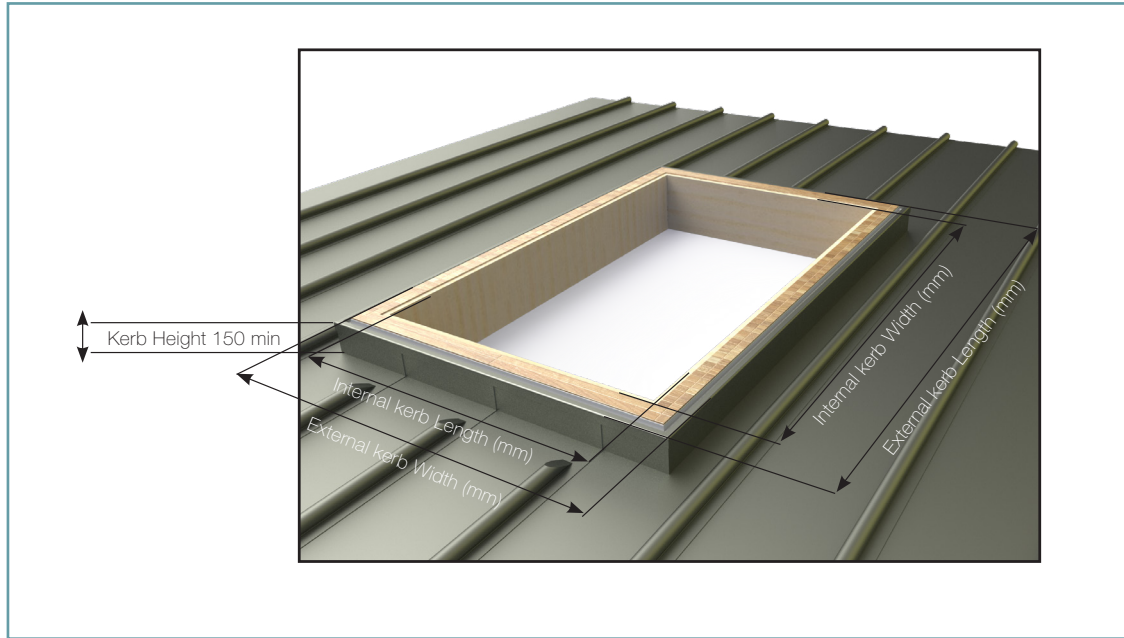

The Lantern Roof Window Sizes and Prices (Internal Structural Kerb)

These are non-stocked items and are therefore Custom Made to your specification for glass, finish and colour. Bespoke sizing is available - please contact us to discuss your requirements.

Structural Area

The internal perimeter of the aperture - the frame for the Rooflight.

Please measure the width and length of the edge of the rafters.

Internal kerb dimensions
(W) 925mm x (L) 625mm

LT01 - £2074

Internal kerb dimensions
(W) 1225mm x (L) 625mm

LT02 - £2494

Internal kerb dimensions
(W) 1225mm x (L) 925mm

LT03 - £2834

Internal kerb dimensions
(W) 1525mm x (L) 925mm

LT04 - £3402

Internal kerb dimensions
(W) 1525mm x (L) 1225mm

LT05 - £3924

Internal kerb dimensions
(W) 2025mm x (L) 1525mm

LT06 - £4765

Sections for viewable and structural dimensions can be found on our website. All prices exclude VAT, delivery and accessories.