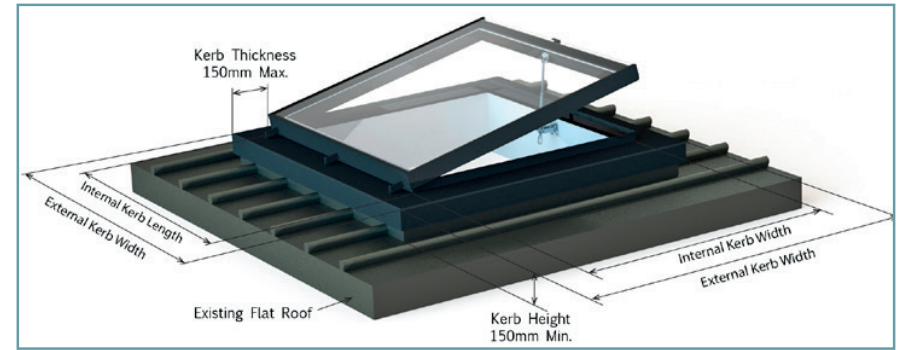

Structural Area

The internal perimeter of the aperture - the frame for the Rooflight. Please measure the width and length of the edge of the rafters.

<p>Internal Structural dimensions (W) 625mm x (L) 625mm</p>  <p>Viewable dimensions (W) 542mm x (L) 542mm PL01 - £881</p>	<p>Internal Structural dimensions (W) 925mm x (L) 625mm</p>  <p>Viewable dimensions (W) 842mm x (L) 542mm PL07 - £1188</p>	<p>Internal Structural dimensions (W) 925mm x (L) 925mm</p>  <p>Viewable dimensions (W) 842mm x (L) 842mm PL02 - £1358</p>	<p>Internal Structural dimensions (W) 1225mm x (L) 625mm</p>  <p>Viewable dimensions (W) 1142mm x (L) 542mm PL08 - £1416</p>	<p>Internal Structural dimensions (W) 1225mm x (L) 925mm</p>  <p>Viewable dimensions (W) 1142mm x (L) 842mm PL09 - £1699</p>	<p>Internal Structural dimensions (W) 1225mm x (L) 1225mm</p>  <p>Viewable dimensions (W) 1142mm x (L) 1142mm PL03 - £1858</p>	<p>Internal Structural dimensions (W) 1525mm x (L) 925mm</p>  <p>Viewable dimensions (W) 1442mm x (L) 842mm PL10 - £1869</p>
<p>Internal Structural dimensions (W) 1525mm x (L) 1225mm</p>  <p>Viewable dimensions (W) 1442mm x (L) 1142mm PL11 - £2031</p>	<p>Internal Structural dimensions (W) 1525mm x (L) 1525mm</p>  <p>Viewable dimensions (W) 1442mm x (L) 1442mm PL04 - £2144</p>	<p>Internal Structural dimensions (W) 2025mm x (L) 1025mm</p>  <p>Viewable dimensions (W) 1942mm x (L) 942mm PL18 - £2144</p>	<p>Internal Structural dimensions (W) 2025mm x (L) 1525mm</p>  <p>Viewable dimensions (W) 1942mm x (L) 1442mm PL12 - £2920</p>	<p>Internal Structural dimensions (W) 925mm x (L) 1525mm</p>  <p>Viewable dimensions (W) 842mm x (L) 1442mm PL22 - £1869</p>	<p>Internal Structural dimensions (W) 1025mm x (L) 2025mm</p>  <p>Viewable dimensions (W) 942mm x (L) 1942mm PL24 - £2144</p>	
<p>Internal Structural dimensions (W) 625mm x (L) 625mm</p>  <p>Viewable dimensions (W) 476mm x (L) 476mm PL05 - £1895</p>	<p>Internal Structural dimensions (W) 925mm x (L) 925mm</p>  <p>Viewable dimensions (W) 776mm x (L) 776mm PL06 - £2550</p>	<p>Internal Structural dimensions (W) 925mm x (L) 625mm</p>  <p>Viewable dimensions (W) 776mm x (L) 476mm PL13 - £2265</p>	<p>Internal Structural dimensions (W) 1225mm x (L) 625mm</p>  <p>Viewable dimensions (W) 1076mm x (L) 476mm PL14 - £2720</p>	<p>Internal Structural dimensions (W) 1225mm x (L) 925mm</p>  <p>Viewable dimensions (W) 1076mm x (L) 776mm PL15 - £3235</p>		