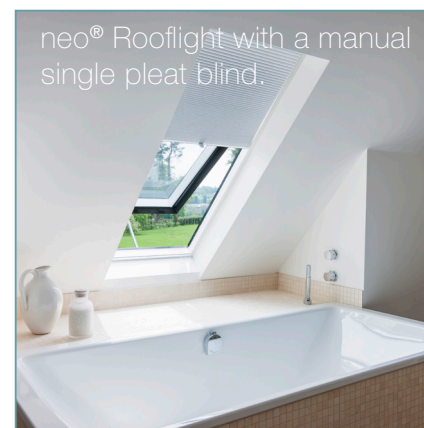

Pleated Blind Colour Options for the neo®

Standard Single Pleat Colour options

Cream

Other Choices of colours. Please note, restrictions apply on any return of custom made blinds

Alaska

Beige

Black

Pale Blue

Taupe

Standard Dual Pleat Colour options

Hessian

Other Choices of colours. Please note, restrictions apply on any return of custom made blinds

White

Iron

Green

Black

Fudge

Pink

Denim

Pleated Blind Prices

Model	Single Pleated Manual	Single Pleated Electric	Dual Pleated Manual	Dual Pleated Electric
neo-02	£95	£-	£118	£-
neo-03	£111	£-	£135	£-
neo-04	£104	£403	£153	£449
neo-05	£114	£411	£172	£468
neo-06	£107	£404	£153	£449
neo-07	£118	£416	£196	£485
neo-08	£131	£428	£218	£505
neo-09	£135	£433	£219	£507
neo-10	£170	£466	£245	£532
neo-11	£138	£434	£191	£478
neo-12	£169	£465	£243	£530
neo-13	£201	£496	£284	£570
neo-14	£110	£407	£173	£462
neo-15	£146	£444	£219	£507

Prices exclude VAT and delivery

A neo® roof window featuring a single pleat blind. Please note that all pleated blinds come with black guide wires and the number/position of the wire depends on the size of the blind. Single Pleat blinds do not come with side channels as standard but can be requested. (as demonstrated in the image).