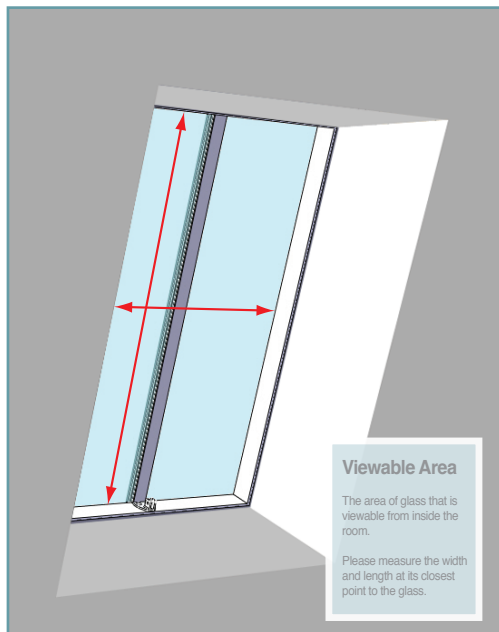

The Conservation Rooflight® On the Rafter Roof Window Sizes and Prices

Before selecting your size, carefully read the 'Installation Overview' PDF.

PLEASE NOTE: THE DIFFERENCE BETWEEN AN 'ON THE RAFTER' OR 'BETWEEN THE RAFTER' ROOF WINDOW IS IN THE INSTALLATION, NOT THE ROOFLIGHT SIZE, AND DEPENDS ON THE BUILD-UP OF YOUR ROOF.

Structural dimensions
(W) 412mm x (L) 520mm

Viewable dimensions
(W) 212mm x (L) 320mm
CR06-1 - £508

Structural dimensions
(W) 463mm x (L) 622mm

Viewable dimensions
(W) 263mm x (L) 422mm
CR07-2 - £524

Structural dimensions
(W) 565mm x (L) 725mm

Viewable dimensions
(W) 365mm x (L) 525mm
CR01-2 - £510

Structural dimensions
(W) 565mm x (L) 1028mm

Viewable dimensions
(W) 365mm x (L) 828mm
CR03-2 - £574

Structural dimensions
(W) 615mm x (L) 875mm

Viewable dimensions
(W) 415mm x (L) 675mm
CR08-2 - £623

Structural dimensions
(W) 717mm x (L) 1028mm

Viewable dimensions
(W) 517mm x (L) 828mm
CR09-2 - £679

Structural dimensions
(W) 717mm x (L) 1180mm

Viewable dimensions
(W) 517mm x (L) 980mm
CR10-2 - £733

Structural dimensions
(W) 717mm x (L) 1333mm