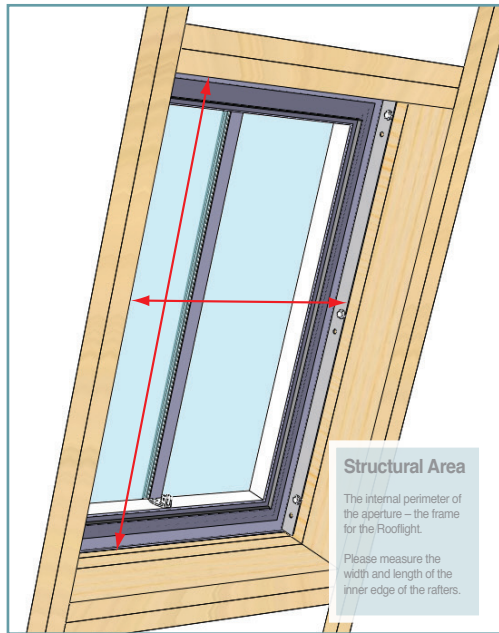

The Conservation Rooflight® On the Rafter Roof Window Sizes and Prices

Before selecting your size, carefully read the 'Installation Overview' PDF.

PLEASE NOTE: THE DIFFERENCE BETWEEN AN 'ON THE RAFTER' OR 'BETWEEN THE RAFTER' ROOF WINDOW IS IN THE INSTALLATION, NOT THE ROOFLIGHT SIZE, AND DEPENDS ON THE BUILD-UP OF YOUR ROOF.

Structural dimensions
(W) 412mm x (L) 520mm

Viewable dimensions
(W) 212mm x (L) 320mm
CR06-1 - £508

Structural dimensions
(W) 463mm x (L) 622mm

Viewable dimensions
(W) 263mm x (L) 422mm
CR07-2 - £524

Structural dimensions
(W) 565mm x (L) 725mm

Viewable dimensions
(W) 365mm x (L) 525mm
CR01-2 - £510

Structural dimensions
(W) 565mm x (L) 1028mm

Viewable dimensions
(W) 365mm x (L) 828mm
CR03-2 - £574

Structural dimensions
(W) 615mm x (L) 875mm

Viewable dimensions
(W) 415mm x (L) 675mm
CR08-2 - £623

Structural dimensions
(W) 717mm x (L) 1028mm

Viewable dimensions
(W) 517mm x (L) 828mm
CR09-2 - £679

Structural dimensions
(W) 717mm x (L) 1180mm

Viewable dimensions
(W) 517mm x (L) 980mm
CR10-2 - £733

Structural dimensions
(W) 717mm x (L) 1333mm