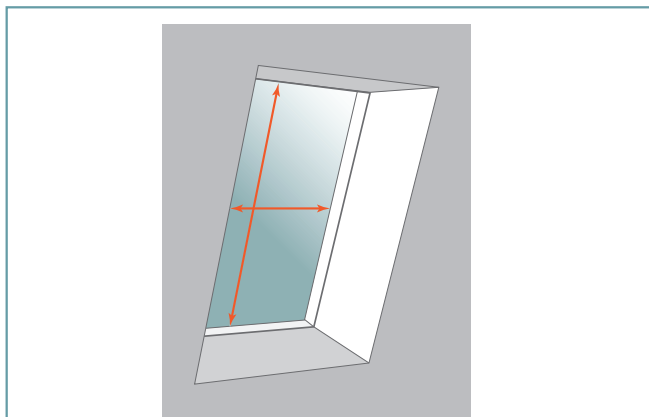

# neo™ Steel On the Rafter Roof Window Sizes

Before selecting your size, carefully read the 'Installation Overview' PDF.

## On the Rafter Sizes

### Structural Area

The internal perimeter of the aperture - the frame for the roof window. Please measure the width and length of the edge of the rafters.