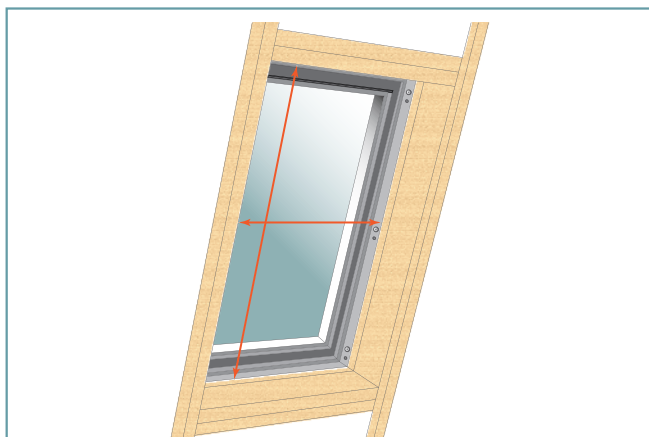

# neo™ Steel On the Rafter Roof Window Sizes

Before selecting your size, carefully read the 'Installation Overview' PDF.

## On the Rafter Sizes

### Structural Area

The internal perimeter of the aperture - the frame for the roof window. Please measure the width and length of the edge of the rafters.