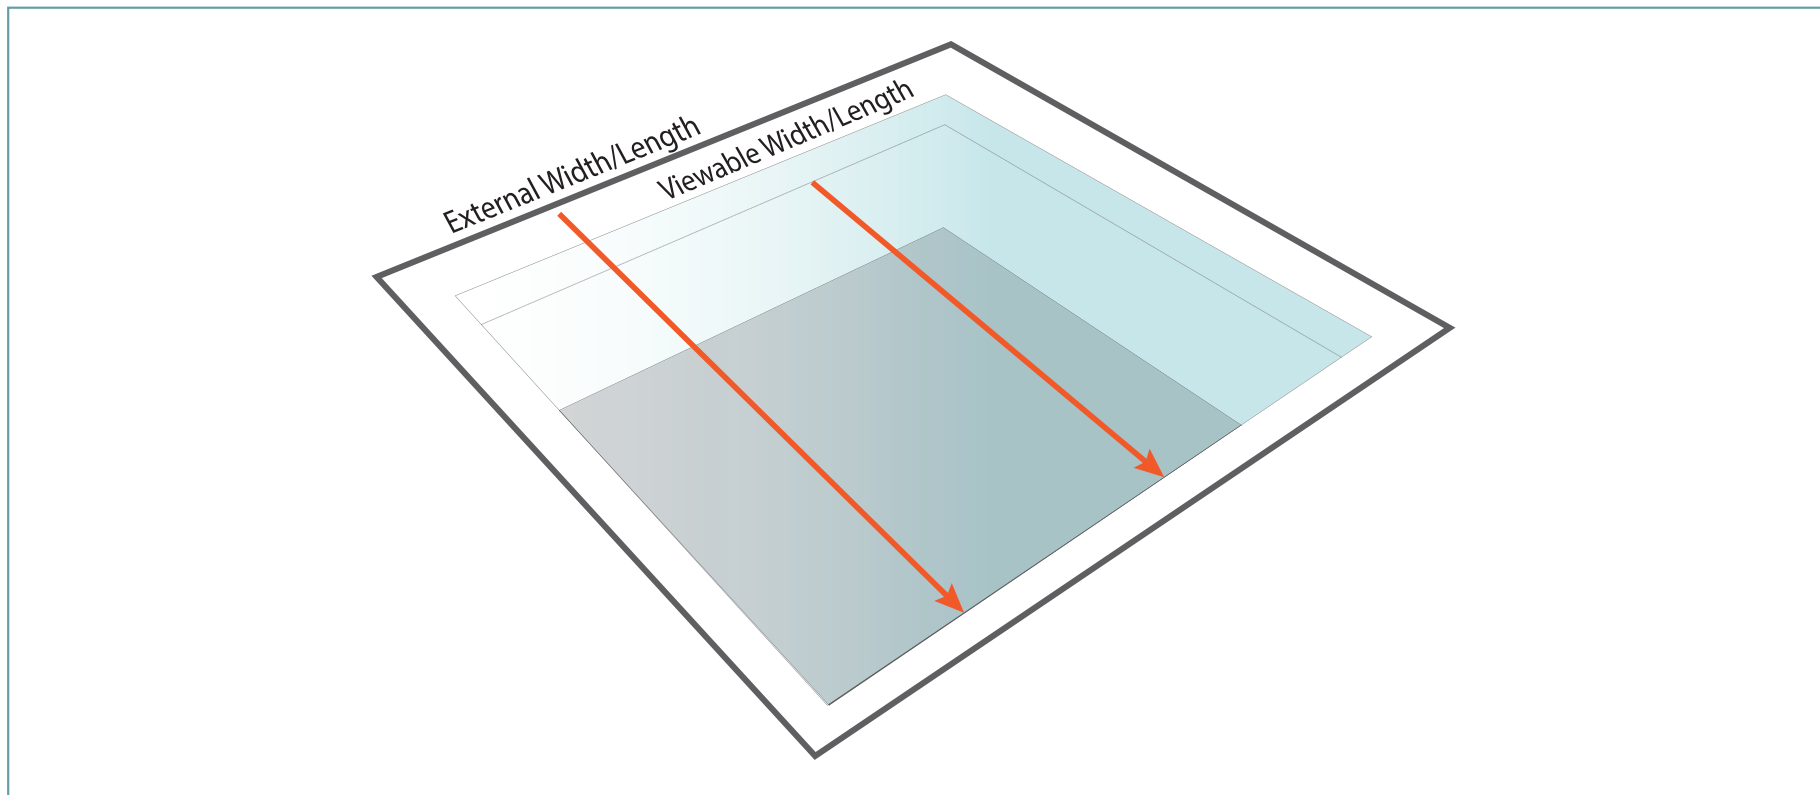

The Walk on Rooflight Sizes

All Walk on Rooflights are manufactured as a bespoke item to your specification for glass, finish and colour. Please contact us to discuss your requirements.

Structural dimensions
700mm x 700mm

Viewable dimensions
600mm x 600mm
WO-01

Structural dimensions
1000mm x 700mm

Viewable dimensions
900mm x 600mm
WO-07

Structural dimensions
1300mm x 700mm

Viewable dimensions
1200mm x 600mm
WO-08

Structural dimensions
1000mm x 1000mm

Viewable dimensions
900mm x 900mm
WO-02

Structural dimensions
1300mm x 1000mm

Viewable dimensions
1200mm x 900mm
WO-09

Structural dimensions
1600mm x 1000mm

Viewable dimensions
1500mm x 900mm
WO-10

Structural dimensions
2100mm x 1000mm

Viewable dimensions
2000mm x 900mm
WO-12

Structural dimensions
1300mm x 1300mm

Viewable dimensions
1200mm x 1200mm
WO-03

Structural dimensions
1600mm x 1300mm

Viewable dimensions
1500mm x 1200mm
WO-11

Structural dimensions
1400mm x 1400mm