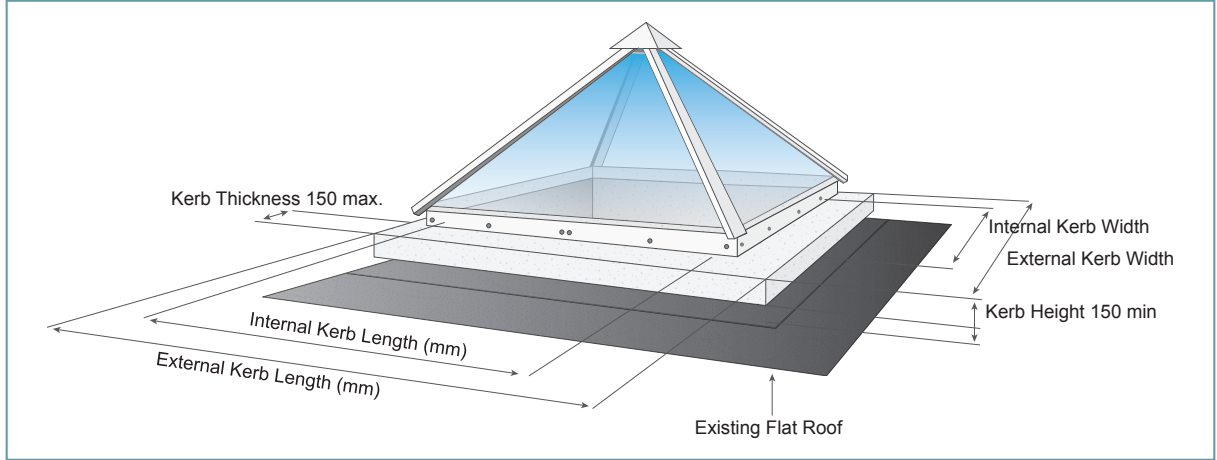

Pyramid Roof Window Sizes (Internal Structural Kerb)

These are non-stocked items and are therefore Custom Made to your specification for glass, finish and colour. Bespoke sizing is available – please contact us to discuss your requirements.

Internal structural kerb dimensions
600mm x 600mm

PY01 - £1275

Internal structural kerb dimensions
900mm x 900mm

PY02 - £1895

Internal structural kerb dimensions
1200mm x 1200mm

PY03 - £2395

Internal structural kerb dimensions
1500mm x 1500mm