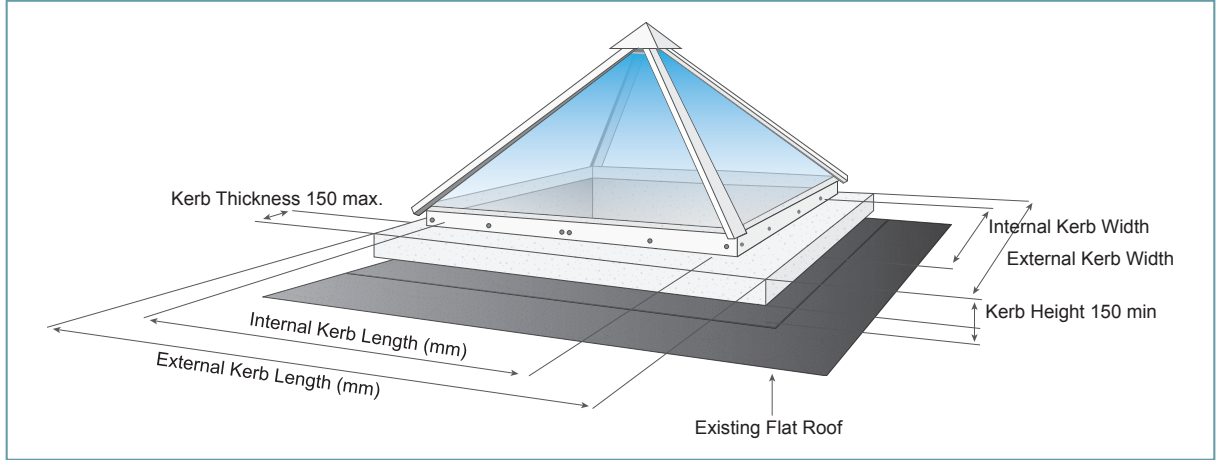

Pyramid Roof Window Sizes (Internal Structural Kerb)

These are non-stocked items and are therefore Custom Made to your specification for glass, finish and colour. Bespoke sizing is available – please contact us to discuss your requirements.

Internal structural kerb dimensions
600mm x 600mm

PY01 - £1225

Internal structural kerb dimensions
900mm x 900mm

PY02 - £1815

Internal structural kerb dimensions
1200mm x 1200mm

PY03 - £2285

Internal structural kerb dimensions
1500mm x 1500mm