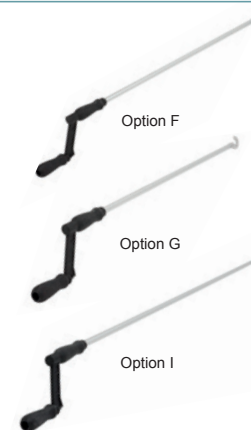

Pyramid Rooflight

PY01					
PY02					
PY03					
PY04					

2. Manual – Out of Hand Reach

The 'out of hand reach' can be installed if the operator cannot reach the cill of the roof window. You will need to purchase a winding pole and a winding crank from the options below.

Option L –
Chrome Plated Pole
Winder 150mm £32

Option C –
Chrome Plated Pole
Winder 300mm £38

Option K – Brass
Pole Winder 150mm
£38

Option D – Brass
Pole Winder 300mm
£43

Option T

Option F

Option G

Option I

Option F –
Aluminium 1m
length pole £28

Option G –
Aluminium 1.5m
length pole £33

Option H –
Aluminium 2m
length pole £38

Option I –
Aluminium 1.75m –
30 length pole £43

Option T –
Anodised Pole
Winder 500mm £73

4. Fixed Shut

The Pyramid Rooflight can also be fixed shut. You can purchase a fixing bracket for £5. The bracket must be installed to the cill of the roof window (see image below). The fixing bracket is black as standard, although other RAL colours are available.