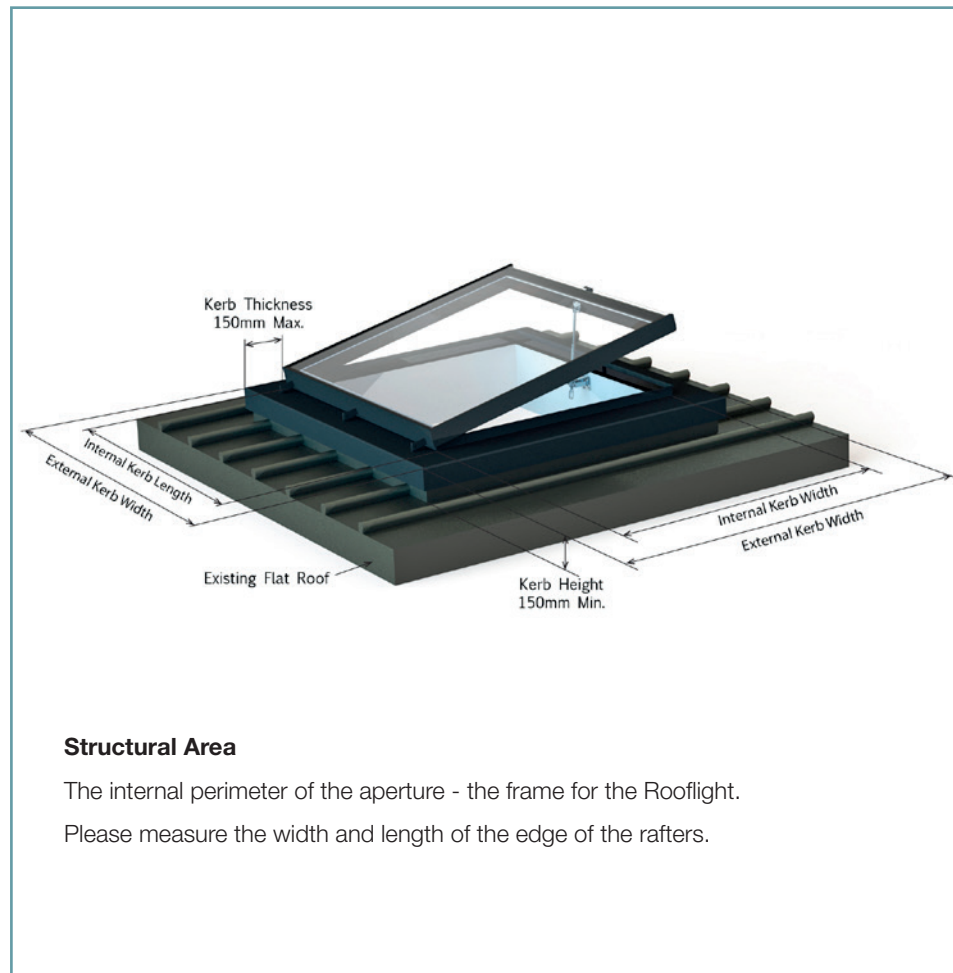

The Plateau Rooflight Sizes

These are non-stocked items and are therefore Custom Made to your specification for glass, finish and colour. Bespoke sizing is available – please contact us to discuss your requirements.

Egress/Access Plateau Rooflights

Please note all Plateau Egress/Access Rooflights are manufactured as a bespoke item.

Plateau Rooflights

Hinged on the Shorter Section

Prices exclude VAT, opening options, accessories and delivery.