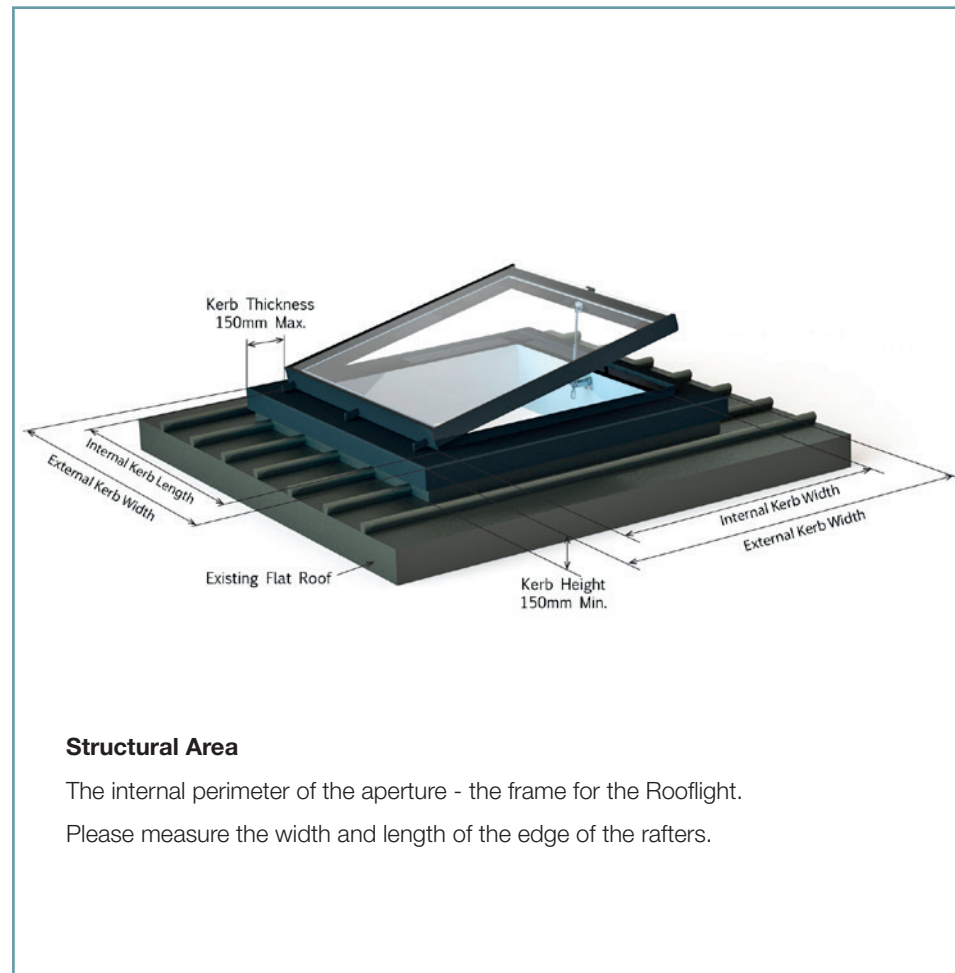

The Plateau Rooflight Sizes

These are non-stocked items and are therefore Custom Made to your specification for glass, finish and colour. Bespoke sizing is available – please contact us to discuss your requirements.

Egress/Access Plateau Rooflights

Please note all Plateau Egress/Access Rooflights are manufactured as a bespoke item.

Internal Structural dimensions 625mm x 625mm Viewable dimensions 476mm x 476mm PL05 - £1545.00	Internal Structural dimensions 925mm x 625mm Viewable dimensions 776mm x 476mm PL13 - £1845.00	Internal Structural dimensions 1225mm x 625mm Viewable dimensions 1076mm x 476mm PL14 - £2265.00
Internal Structural dimensions 925mm x 925mm Viewable dimensions 776mm x 476mm PL06 - £2095.00	Internal Structural dimensions 1225mm x 925mm Viewable dimensions 1076mm x 776mm PL15 - £2725.00	

Plateau Rooflights

Internal Structural dimensions 625mm x 625mm Viewable dimensions 542mm x 542mm PL01 - £745.00	Internal Structural dimensions 925mm x 625mm Viewable dimensions 842mm x 542mm PL07 - £995.00	Internal Structural dimensions 925mm x 925mm Viewable dimensions 842mm x 842mm PL02 - £1135.00
Internal Structural dimensions 1225mm x 625mm Viewable dimensions 1142mm x 542mm PL08 - £1195.00	Internal Structural dimensions 1225mm x 925mm Viewable dimensions 1142mm x 842mm PL09 - £1425.00	Internal Structural dimensions 1225mm x 1225mm Viewable dimensions 1142mm x 1142mm PL03 - £1555.00
Internal Structural dimensions 1525mm x 925mm Viewable dimensions 1442mm x 842mm PL10 - £1565.00	Internal Structural dimensions 1525mm x 1225mm Viewable dimensions 1442mm x 1142mm PL11 - £1895.00	Internal Structural dimensions 1525mm x 1525mm Viewable dimensions 1442mm x 1442mm PL04 - £1995.00
Internal Structural dimensions 2025mm x 1025mm Viewable dimensions 1942mm x 942mm PL18 - £1995	Internal Structural dimensions 2025mm x 1525mm Viewable dimensions 1942mm x 1442mm PL12 - £2755.00	
Internal Structural dimensions 925mm x 1525mm Viewable dimensions 842mm x 1442mm PL22 - £1575	Internal Structural dimensions 1025mm x 2025mm Viewable dimensions 942mm x 1942mm PL24 - £1995	

Hinged on the Shorter Section

Prices exclude VAT, opening options, accessories and delivery.