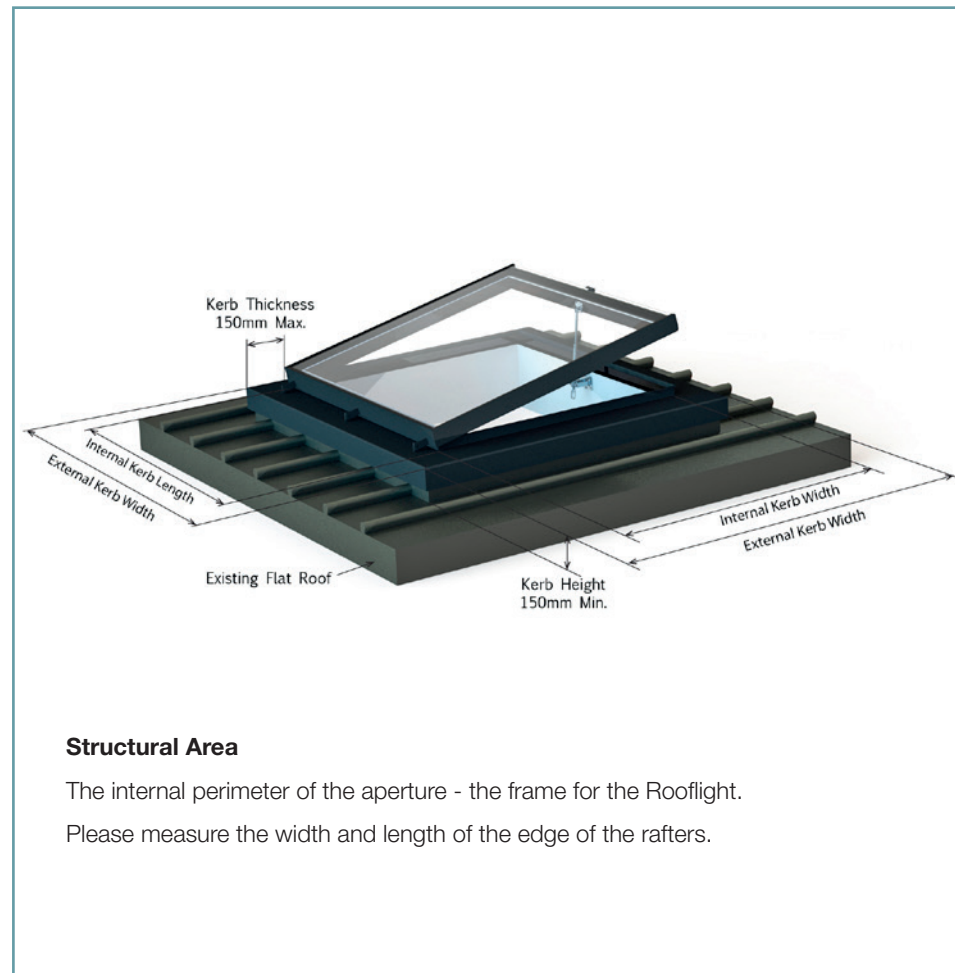

Egress/Access Plateau Rooflights

Please note all Plateau Egress/Access Rooflights are manufactured as a bespoke item.

<p>Internal Structural dimensions 625mm x 625mm</p> <p>Viewable dimensions 476mm x 476mm PL05 - £1595.00</p>	<p>Internal Structural dimensions 925mm x 625mm</p> <p>Viewable dimensions 776mm x 476mm PL13 - £1895.00</p>	<p>Internal Structural dimensions 1225mm x 625mm</p> <p>Viewable dimensions 1076mm x 476mm PL14 - £2295.00</p>
<p>Internal Structural dimensions 925mm x 925mm</p> <p>Viewable dimensions 776mm x 476mm PL06 - £2145.00</p>	<p>Internal Structural dimensions 1225mm x 925mm</p> <p>Viewable dimensions 1076mm x 776mm PL15 - £2745.00</p>	