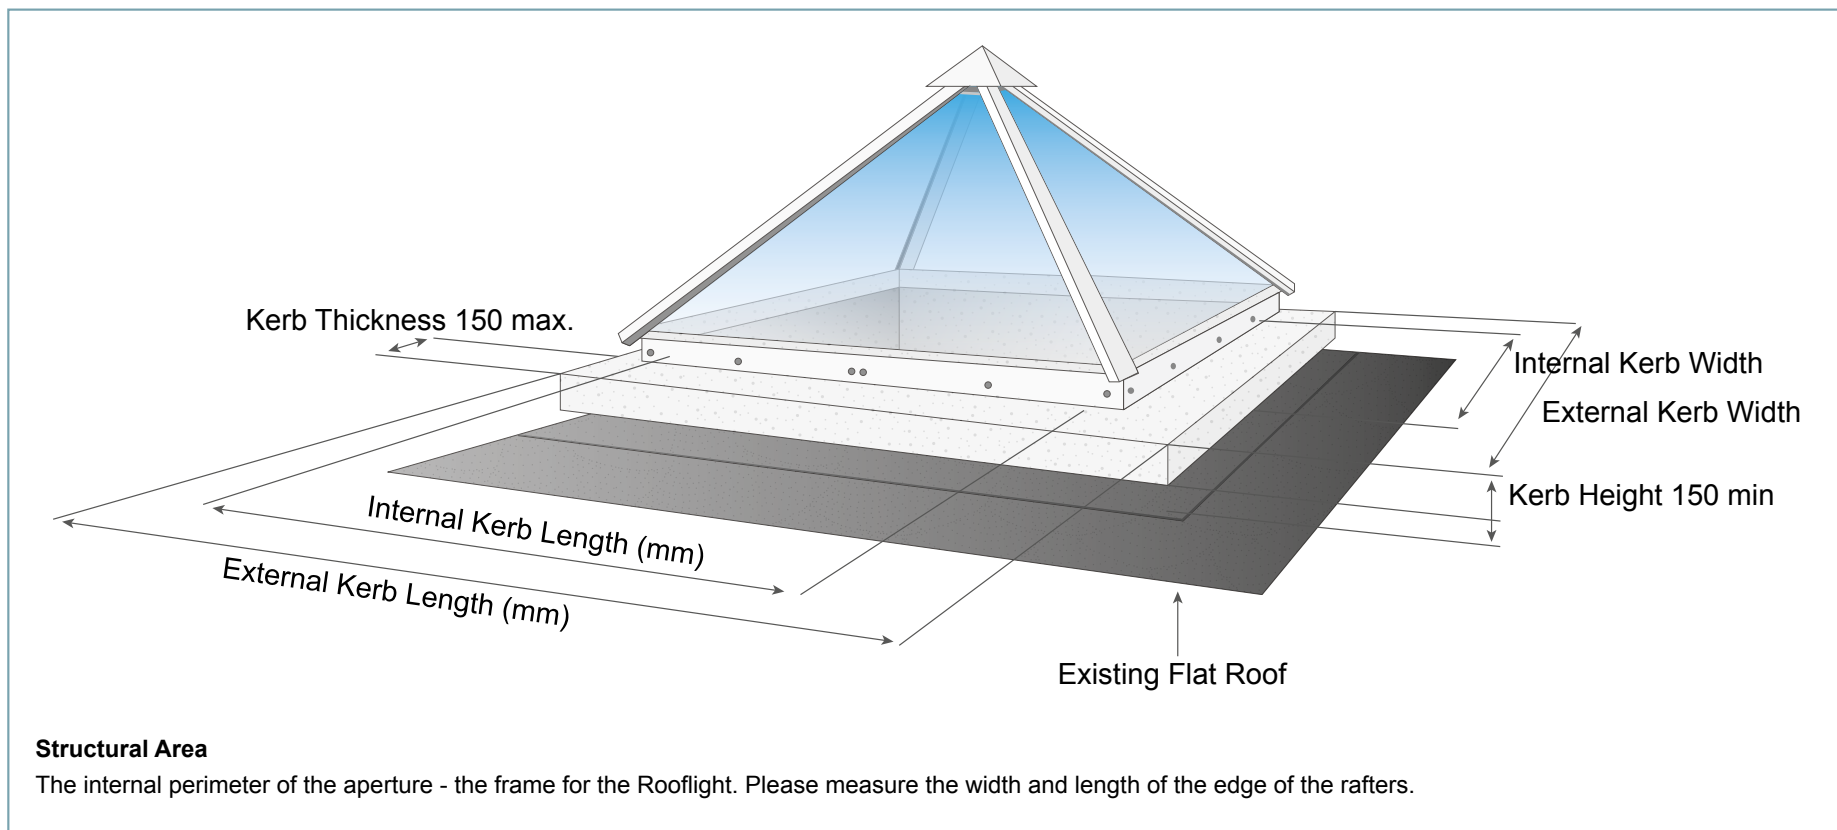

The Lantern Rooflight Sizes

These are non-stocked items and are therefore Custom Made to your specification for glass, finish and colour. Bespoke sizing is available - please contact us to discuss your requirements.

Internal structural kerb dimensions
900mm x 600mm

LT01 - £1745

Internal structural kerb dimensions
1200mm x 600mm

LT02 - £2115

Internal structural kerb dimensions
1200mm x 900mm

LT03 - £2395

Internal structural kerb dimensions
1500mm x 900mm

LT04 - £2845

Internal structural kerb dimensions
1500mm x 1200mm

LT05 - £3275

Internal structural kerb dimensions
2000mm x 1500mm

LT06 - £3995

Prices exclude VAT, opening options, accessories and delivery.