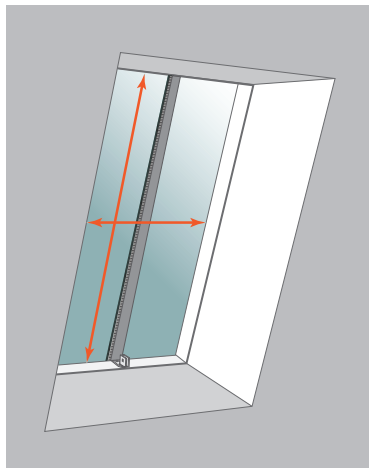

The Conservation Rooflight® On the Rafter Roof Window Sizes

Before selecting your size, carefully read the 'Installation Overview' PDF.

Structural Area

The internal perimeter of the aperture - the frame for the roof window. Please measure the width and length of the edge of the rafters.

Viewable Area

The area of glass that is viewable from inside the room. Please measure the width and length at its closest point to the glass.

Conservation Rooflights®

<p>Structural dimensions 412mm x 520mm</p>  <p>Viewable dimensions 212mm x 320mm CR6 - £460</p>	<p>Structural dimensions 463mm x 622mm</p>  <p>Viewable dimensions 263mm x 422mm CR7 - £475</p>	<p>Structural dimensions 565mm x 725mm</p>  <p>Viewable dimensions 365mm x 525mm CR1 - £485</p>	<p>Structural dimensions 565mm x 1028mm</p>  <p>Viewable dimensions 365mm x 828mm CR3 - £520</p>	<p>Structural dimensions 615mm x 875mm</p>  <p>Viewable dimensions 415mm x 675mm CR8 - £565</p>
<p>Structural dimensions 717mm x 1028mm</p>  <p>Viewable dimensions 517mm x 828mm CR9 - £615</p>	<p>Structural dimensions 717mm x 1180mm</p>  <p>Viewable dimensions 517mm x 980mm CR10 - £665</p>	<p>Structural dimensions 717mm x 1333mm</p>  <p>Viewable dimensions 517mm x 1133mm CR14/2 - £715</p>	<p>Structural dimensions 717mm x 1635mm</p>  <p>Viewable dimensions 517mm x 1435mm CR15/2 - £835</p>	<p>Structural dimensions 1021mm x 725mm</p>  <p>Viewable dimensions 821mm x 525mm CR1/3 - £610</p>
<p>Structural dimensions 869mm x 1028mm</p>  <p>Viewable dimensions 669mm x 828mm CR11 - £685</p>	<p>Structural dimensions 1021mm x 1180mm</p>  <p>Viewable dimensions 821mm x 980mm CR13 - £795</p>	<p>Structural dimensions 1021mm x 1333mm</p>  <p>Viewable dimensions 821mm x 1133mm CR14 - £835</p>	<p>Structural dimensions 1021mm x 1635mm</p>  <p>Viewable dimensions 821mm x 1435mm CR15 - £1010</p>	