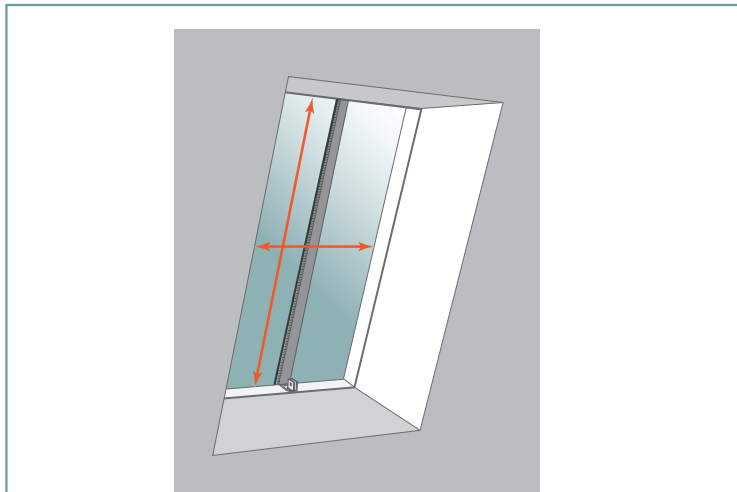

The Conservation Rooflight® Between the Rafter Roof Window Sizes

Before selecting your size, carefully read the 'Installation Overview' PDF.

Structural Area

The internal perimeter of the aperture - the frame for the roof window. Please measure the width and length of the edge of the rafters.

Viewable Area

The area of glass that is viewable from inside the room. Please measure the width and length at its closest point to the glass.

Conservation Rooflights®

<p>Structural dimensions 532mm x 780mm</p>  <p>Viewable dimensions 212mm x 320mm CR6 - £435</p>	<p>Structural dimensions 583mm x 882mm</p>  <p>Viewable dimensions 263mm x 422mm CR7 - £450</p>	<p>Structural dimensions 685mm x 985mm</p>  <p>Viewable dimensions 365mm x 525mm CR1 - £460</p>	<p>Structural dimensions 685mm x 1288mm</p>  <p>Viewable dimensions 365mm x 828mm CR3 - £495</p>	<p>Structural dimensions 735mm x 1135mm</p>  <p>Viewable dimensions 415mm x 675mm CR8 - £535</p>
<p>Structural dimensions 837mm x 1288mm</p>  <p>Viewable dimensions 517mm x 828mm CR9 - £585</p>	<p>Structural dimensions 837mm x 1440mm</p>  <p>Viewable dimensions 517mm x 980mm CR10 - £630</p>	<p>Structural dimensions 837mm x 1593mm</p>  <p>Viewable dimensions 517mm x 1133mm CR14/2 - £680</p>	<p>Structural dimensions 837mm x 1895mm</p>  <p>Viewable dimensions 517mm x 1435mm CR15/2 - £795</p>	<p>Structural dimensions 1141mm x 985mm</p>  <p>Viewable dimensions 821mm x 525mm CR1/3 - £610</p>
<p>Structural dimensions 989mm x 1288mm</p>  <p>Viewable dimensions 669mm x 828mm CR11 - £650</p>	<p>Structural dimensions 1141mm x 1440mm</p>  <p>Viewable dimensions 821mm x 980mm CR13 - £755</p>	<p>Structural dimensions 1141mm x 1593mm</p>  <p>Viewable dimensions 821mm x 1133mm CR14 - £795</p>	<p>Structural dimensions 1141mm x 1895mm</p>  <p>Viewable dimensions 821mm x 1435mm CR15 - £965</p>	